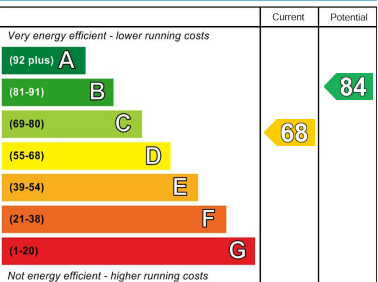

Energy Efficiency Rating

England & Wales EU Directive 2002/91/EC

Environmental Impact (CO₂) Rating

England & Wales EU Directive 2002/91/EC

Total Approximate Floor Area
1173 Square feet
109 Square metres

**Illustrations are for identification purposes only,
measurements are approximate, not to scale.**