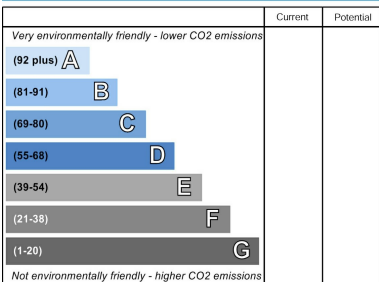

Energy Efficiency Rating

England & Wales EU Directive 2002/91/EC

Environmental Impact (CO₂) Rating

England & Wales EU Directive 2002/91/EC

Total Approximate Floor Area
1173 Square feet
109 Square metres

**Illustrations are for identification purposes only,
measurements are approximate, not to scale.**