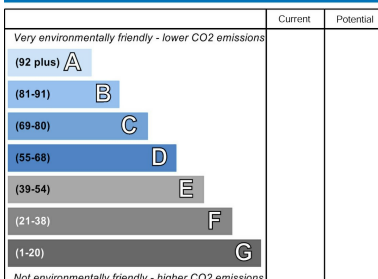

Energy Efficiency Rating

England & Wales EU Directive 2002/91/EC

Environmental Impact (CO₂) Rating

England & Wales EU Directive 2002/91/EC

Total Approximate Floor Area
1691 Square feet
157 Square metres

**Illustrations are for identification purposes only,
measurements are approximate, not to scale.**