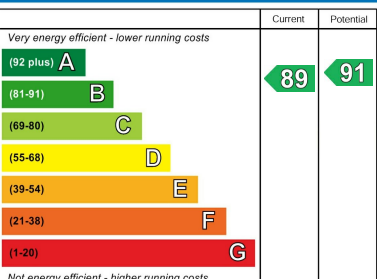

Energy Efficiency Rating

England & Wales EU Directive 2002/91/EC

Environmental Impact (CO₂) Rating

England & Wales EU Directive 2002/91/EC

Total Approximate Floor Area
1691 Square feet
157 Square metres

**Illustrations are for identification purposes only,
measurements are approximate, not to scale.**