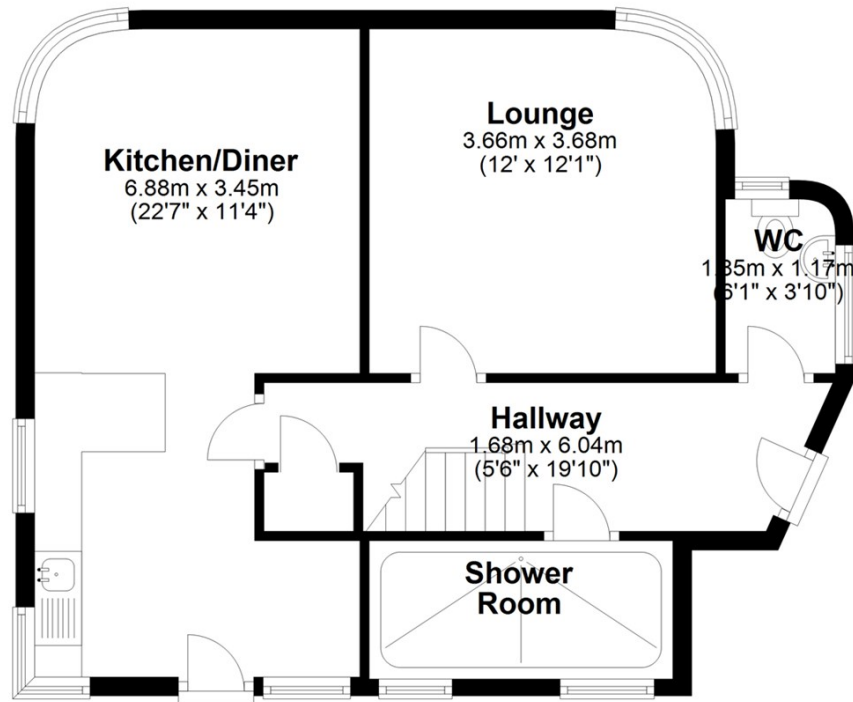

Ground Floor

Approx. 53.5 sq. metres (575.4 sq. feet)

Total area: approx. 99.7 sq. metres (1073.2 sq. feet)

1 neville avenue

| Energy Efficiency Rating | | Current | Potential |
|---|--|-------------------------|-----------|
| Very energy efficient - lower running costs | | | |
| (92 plus) A | | | |
| (81-91) B | | | 82 |
| (69-80) C | | | |
| (55-68) D | | 54 | |
| (39-54) E | | | |
| (21-38) F | | | |
| (1-20) G | | | |
| Not energy efficient - higher running costs | | | |
| England & Wales | | EU Directive 2002/91/EC | |