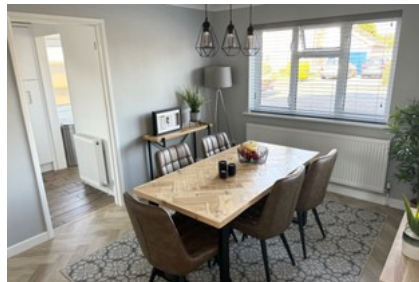

## Wessex Close Blackfield

- ✔ Simply Stunning Detached Home
- ✔ Four Bedrooms
- ✔ Master Bedroom With En-suite
- ✔ Second Bedroom With Dressing Room
- ✔ White Suite Kitchen And Bathroom Suites
- ✔ Utility Room
- ✔ Ground Floor W.c
- ✔ Garage With Additionl Eaves Storage
- ✔ Cul-de-sac Position Close To Qe2 Recreation Ground
- ✔ Call Now To Book A Viewing