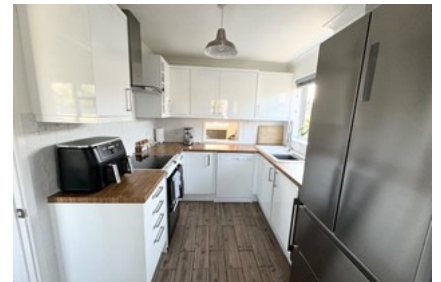

## Wessex Close Blackfield

- ✔ Simply Stunning Detached Home
- ✔ Four Bedrooms
- ✔ Master Bedroom With En-suite
- ✔ Second Bedroom With Dressing Room
- ✔ White Suite Kitchen And Bathroom Suites
- ✔ Utility Room
- ✔ Ground Floor W.c
- ✔ Garage With Additionl Eaves Storage
- ✔ Cul-de-sac Position Close To Qe2 Recreation Ground
- ✔ Call Now To Book A Viewing