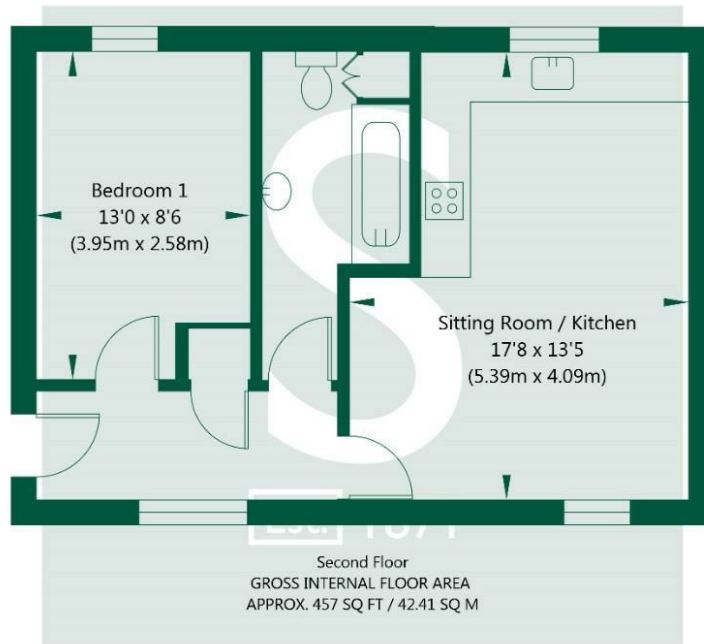

EPC 80 C NO SMOKERS NO PETS.

DESCRIPTION

Accessed via a communal staircase from the rear car parking area, the accommodation comprises:-

Hall. With central heating radiator, cloaks cupboard.

Living/Kitchen. Approx 17`8" x 13`3"max (5.38m x 4.04m) with central heating radiator, range of fitted base and wall units with cream doors beneath slate effect laminate worktops, single drainer stainless steel sink, integrated electric oven, hob, stainless steel hood, fridge freezer, automatic washer, laminate wood flooring.

Bedroom. Approx 13`0" x 8`4" (3.96m x 2.54m) with central heating radiator.

Bathroom/WC. With white suite comprising panelled bath with shower and glazed screen, pedestal hand basin, low flush WC, cupboard housing Ideal Logic gas central heating boiler.

Outside. Communal gardens, single parking space.

Holgate Rd, York, YO24 4AZ

NOT TO SCALE - FOR ILLUSTRATIVE PURPOSES ONLY
APPROXIMATE GROSS INTERNAL FLOOR AREA 457 SQ FT / 42.41 SQ M
All Measurements and fixtures including doors and windows are approximate and should be independently verified.
www.exposurepropertymarketing.com © 2020