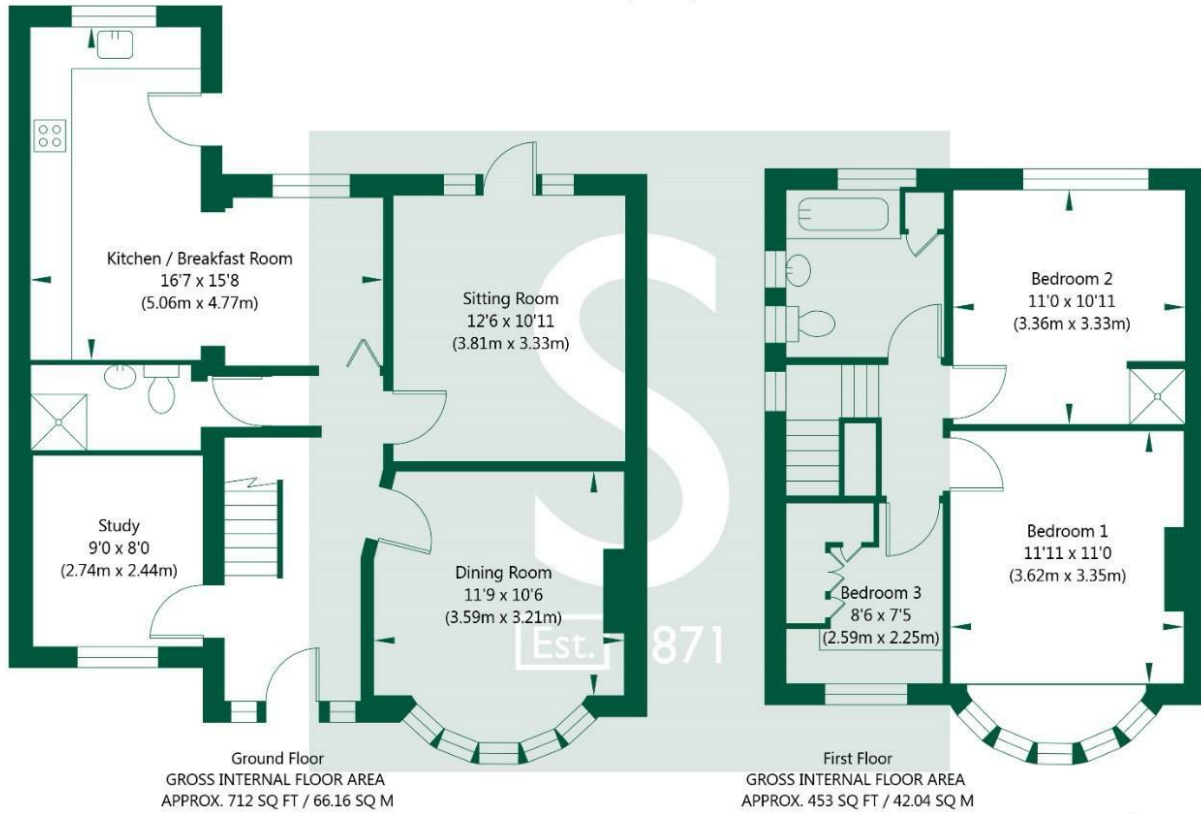

Elmfield Avenue, York Offers Over £375,000

Nestled in the popular Elmfield Avenue, this semi-detached house offers a delightful blend of comfort and size. Boasting two reception rooms, three bedrooms, office, and two bathrooms, the property provides ample space for a growing family or those who love to entertain, whilst providing further potential to extend.

The ground floor comprises an entrance hall, a bay-fronted dining room, sitting room, ground floor WC/shower room, an office, and an extended L-shaped kitchen equipped with fitted base and wall units, a gas cooker hob, plumbing for a washing machine and dryer, and a built-in electric fan oven.

To the first floor, there are three bedrooms, one having a shower cubicle, whilst the third bedroom is currently used as a dressing room and benefits from having fitted wardrobes. Also to the first floor is a well presented house bathroom.

Elmfield Avenue, York, YO31 9LX

NOT TO SCALE - FOR ILLUSTRATIVE PURPOSES ONLY
APPROXIMATE GROSS INTERNAL FLOOR AREA 1165 SQ FT / 108.2 SQ M
All measurements and fixtures including doors and windows are approximate and should be independently verified.
www.exposurepropertymarketing.com © 2024