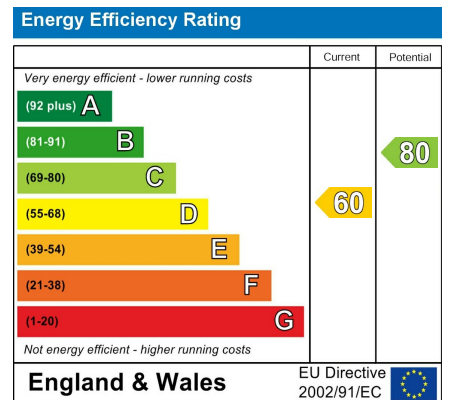

Area Map

Energy Efficiency Graph

Directions

From Garforth take the A642 towards Wakefield. On entering Woodlesford the property can be found on the right hand side beyond the bridge.

These particulars, whilst believed to be accurate are set out as a general outline only for guidance and do not constitute any part of an offer or contract. Intending purchasers should not rely on them as statements of representation of fact, but must satisfy themselves by inspection or otherwise as to their accuracy. No person in this firm's employment has the authority to make or give any representation or warranty in respect of the property.