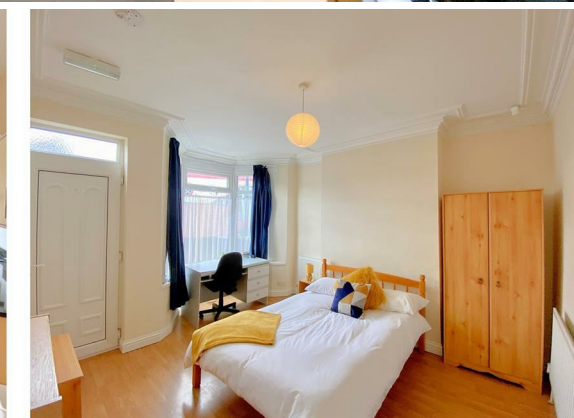

3 Bed
House - Terraced
located in Highfield

£360 Per Month

DIRECTIONS

CONTACT

8-10 Broomhall Road
Sheffield
S10 2DR

E: info@taptonestates.co.uk
T: 0114 268 3325
www.taptonestates.co.uk