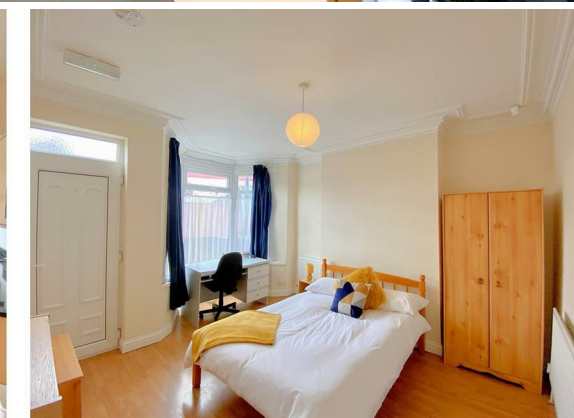

4 Bed
House - Terraced
located in Highfield

£369 PCM

DIRECTIONS

CONTACT

8-10 Broomhall Road
Sheffield
S10 2DR

E: info@taptonestates.co.uk
T: 0114 268 3325
www.taptonestates.co.uk