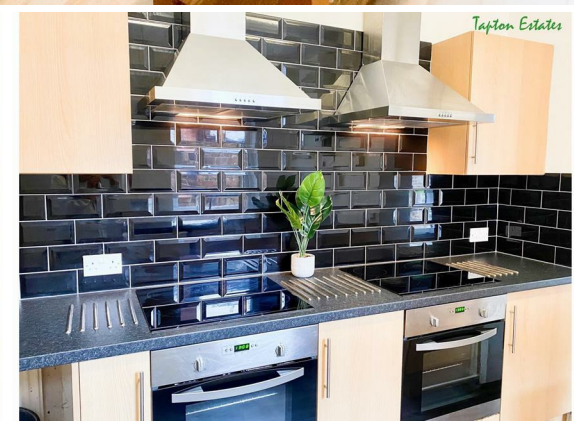

Tapton Estates

6 Bed
House - Terraced
located in Hunters
Bar

£380 Per Month

Tapton Estates

Tapton Estates

Tapton Estates

DIRECTIONS

CONTACT