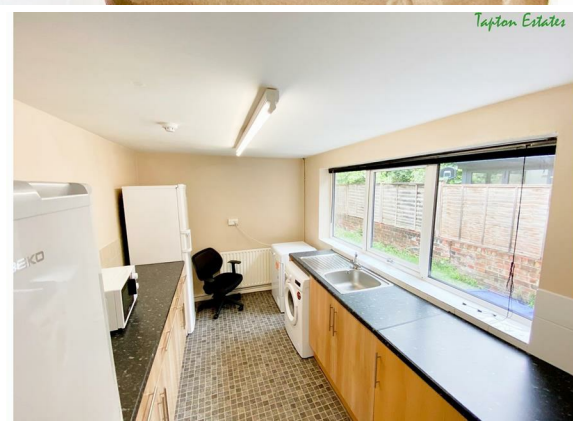

Tapton Estates

6 Bed
House - Terraced
located in Hunters
Bar

£380 Per Month

Tapton Estates

Tapton Estates

Tapton Estates

DIRECTIONS

CONTACT