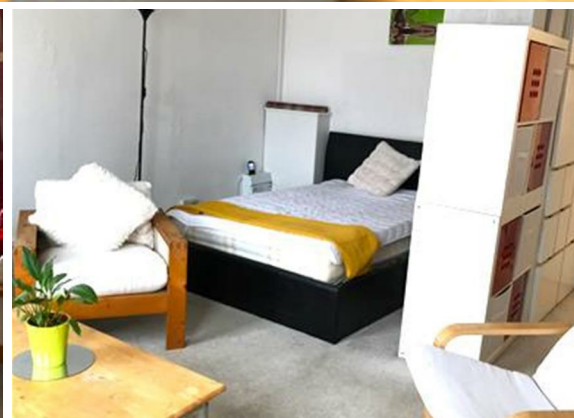

1 Bed
Apartment
located in

£550 PCM

Tapton
ESTATES

DIRECTIONS

CONTACT

8-10 Broomhall Road
Sheffield
S10 2DR

E: info@taptonestates.co.uk
T: 0114 268 3325
www.taptonestates.co.uk