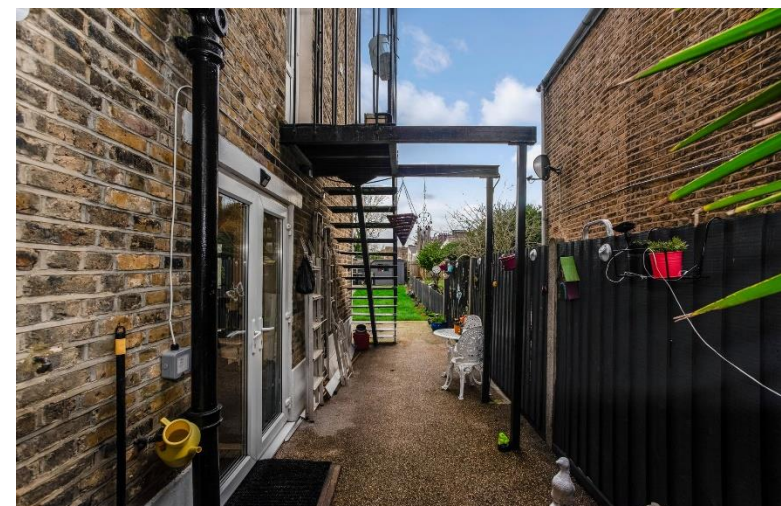

Viewings

Strictly via Hindwoods.

Donna Distin

d.distin@hindwoods.co.uk