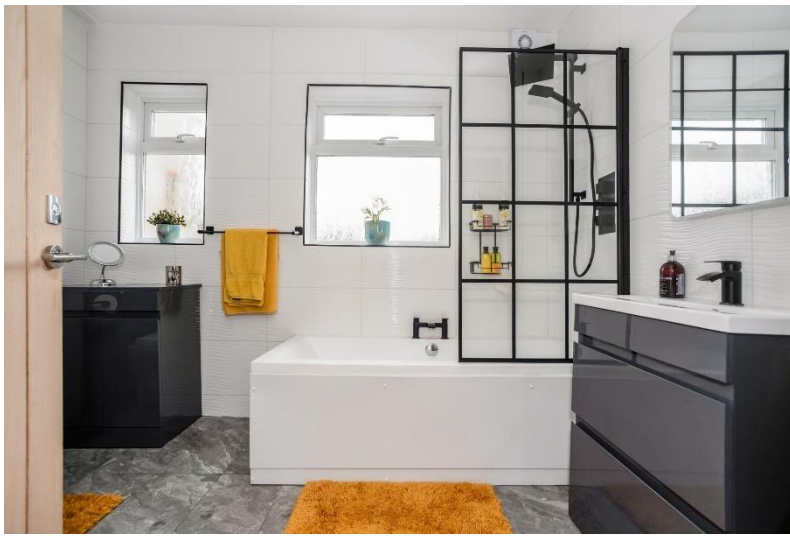

FOR SALE

Stanstead Road Forest Hill

**Stunning One Bedroom
Ground Floor Flat**

£375,000 offers in excess of

Description

Beautifully presented One Bedroom Ground Floor Flat, finished to perfection. Every detail has been carefully thought through. It really is like a show home!

Lounge

13'2" x 12'6" (4.01m x 3.80m)

Double glazed bay windows to front, offering loads of natural light. White painted walls, laminate wood flooring, inbuilt feature fireplace, white shelving and double radiator.

Bedroom

13'2" x 12'5" (4.01m x 3.78m)

Double glazing window to rear, white painted walls, laminate wood flooring, spot lights, double radiator.

Kitchen

10'2" x 16'1" (3.10m x 4.91m)

Spacious and stunningly presented modern kitchen. Double glazed patio doors to rear garden. Range of white wall and base units, with marble top work surfaces over. Built in oven and microwave, along with built in fridge freezer and washing machine. Gas hob, with curved extractor hood over. Stainless steel sink and drainer with chrome effect mixer tap. White painted walls, spot lights, vinyl flooring, small dining area and modern white wall mounted radiator. Door to cellar

Bathroom

Modern, beautifully presented bathroom, with floor to ceiling white tiles, unit enclosed WC, vanity wash basin, and panelled bath. Shower over, with panelled shower screen. Tiled flooring.

Basement