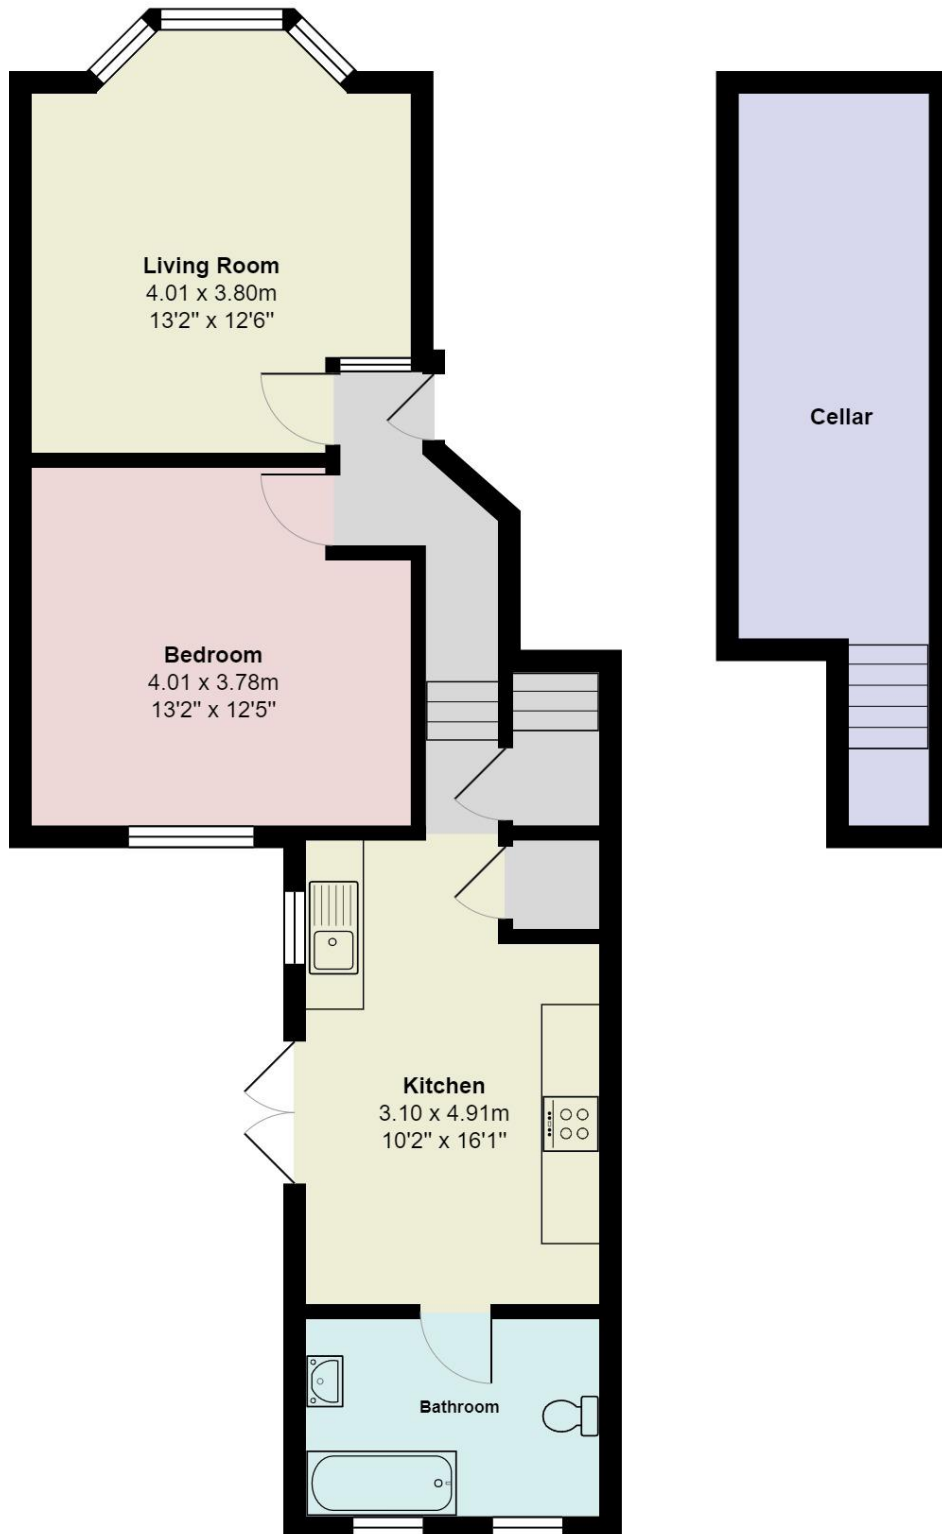

Lounge

13'2" x 12'6" (4.01m x 3.80m)

Double glazed bay windows to front, offering loads of natural light. White painted walls, laminate wood flooring, inbuilt feature fireplace, white shelving and double radiator.

Bedroom

13'2" x 12'5" (4.01m x 3.78m)

Double glazing window to rear, white painted walls, laminate wood flooring, spot lights, double radiator.

Kitchen

10'2" x 16'1" (3.10m x 4.91m)

Spacious and stunningly presented modern kitchen. Double glazed patio doors to rear garden. Range of white wall and base units, with marble top work surfaces over. Built in oven and microwave, along with built in fridge freezer and washing machine. Gas hob, with curved extractor hood over. Stainless steel sink and drainer with chrome effect mixer tap. White painted walls, spot lights, vinyl flooring, small dining area and modern white wall mounted radiator. Door to cellar

Bathroom

Modern, beautifully presented bathroom, with floor to ceiling white tiles, unit enclosed WC, vanity wash basin, and panelled bath. Shower over, with panelled shower screen. Tiled flooring.

Basement

Viewings

Strictly via Hindwoods.

Donna Distin

d.distin@hindwoods.co.uk

Stanstead Rd

Total Area: 57.1 m² ... 614 ft² (excluding cellar)

All measurements are approximate and for display purposes only