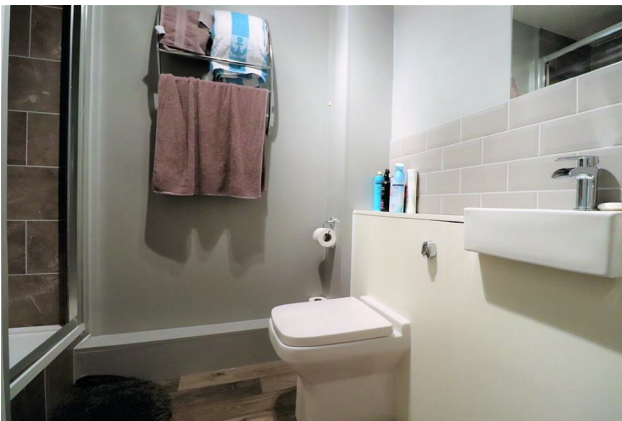

Cameron

Whilst every care has been taken to ensure the accuracy of these particulars, none of the statements contained herein are to be relied upon as representations of fact. These particulars do not constitute an offer or contract.