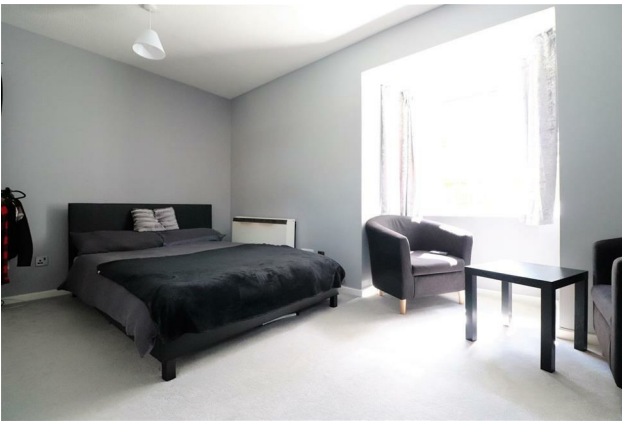

Cameron

Whilst every care has been taken to ensure the accuracy of these particulars, none of the statements contained herein are to be relied upon as representations of fact. These particulars do not constitute an offer or contract.