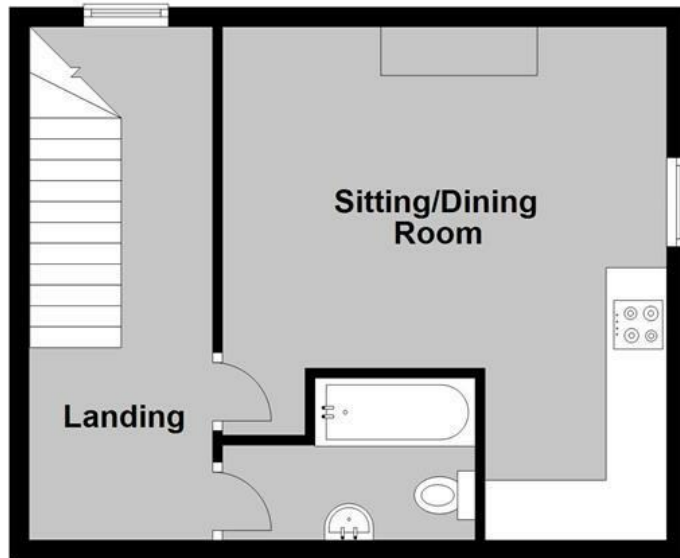

Second Floor
Approx. 34.5 sq. metres (370.8 sq. feet)

Total area: approx. 59.1 sq. metres (636.4 sq. feet)

Council Tax Band A. The amount payable under tax band A for the year 2024/2025 is £1,464.52