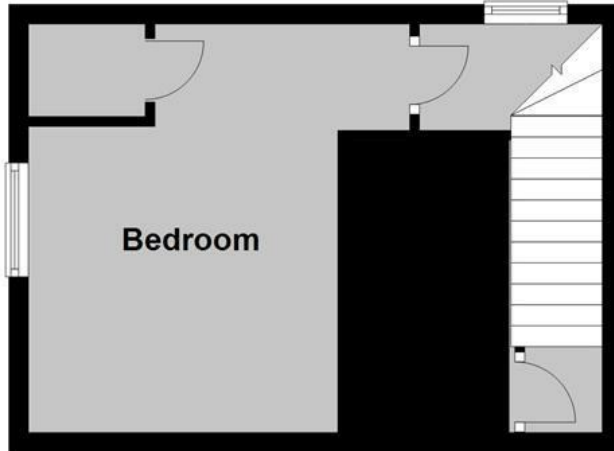

First Floor
Approx. 24.7 sq. metres (265.5 sq. feet)