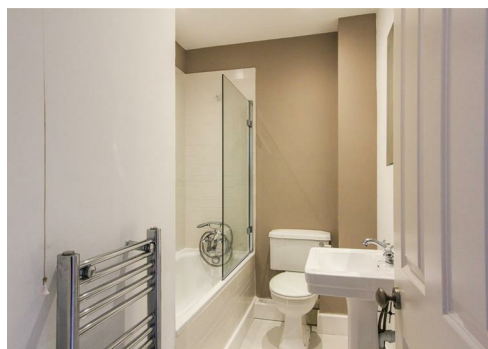

The accommodation is presented in smart contemporary style throughout and is arranged to provide a bright and spacious open-plan living room with kitchen, a double bedroom and a bathroom.

No pets or smokers. Available from early August.

ACCOMMODATION

The accommodation and approximate measurements (taken at maximum points) are:

- Communal Entrance Hall
- Sitting/Dining Room 17'3" x 15'0" (5.27m x 4.56m)
- Bedroom 13'9" x 12'10" (4.19m x 3.91m)
- Bathroom 8'6" x 5'6" (2.59m x 1.68m)