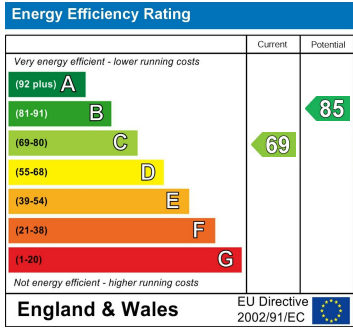

 prem-lets.co.uk

Agents Note: Whilst every care has been taken to prepare these particulars, they are for guidance purposes only. All measurements are approximate and are for general guidance purposes only and whilst every care has been taken to ensure their accuracy, they should not be relied upon and potential buyers/tenants are advised to recheck the measurements