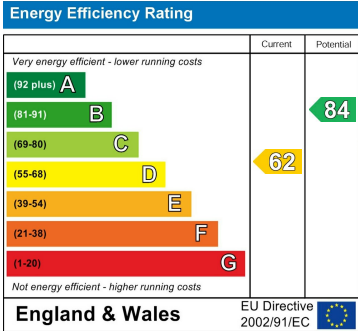

PropertyLine

4 Queens Drive West Room 4

Dogsthorpe, Peterborough, PE1 2UU

£500 PCM

Room to rent with shared facilities in a property located in the popular area of Dogsthorpe.

Area Map

Floor Plans

Energy Efficiency Graph