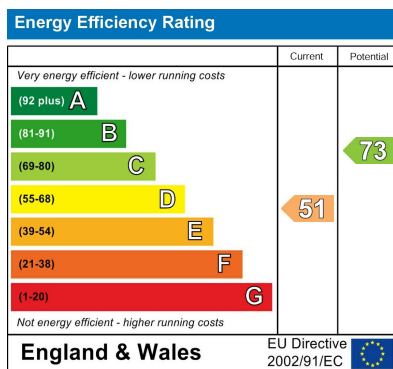

EPC

Map

Details

Type: House - Mid Terrace Beds: 3 Bathrooms: 1 Receptions: 1 Tenure: Freehold

Summary

A spacious, fore courted three bedroomed period terrace property extending to over 1100 sq ft. of well-proportioned accommodation. The bay fronted property retains many original features including picture rails, fireplaces and floor tiling. With two reception rooms and a large breakfast kitchen this property will appeal to a variety of buyers. Situated on the popular burton Stone lane which has excellent access to the city center.