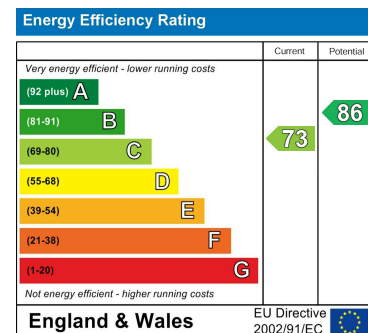

Energy Efficiency Graph

These particulars, whilst believed to be accurate are set out as a general outline only for guidance and do not constitute any part of an offer or contract. Intending purchasers should not rely on them as statements of representation of fact, but must satisfy themselves by inspection or otherwise as to their accuracy. No person in this firm's employment has the authority to make or give any representation or warranty in respect of the property.

Market Place, Sturminster Newton, Dorset, DT10 1AS

Tel: 01258 473900 Email: sturminster@chaffersstateagents.co.uk www.chaffersstateagents.co.uk