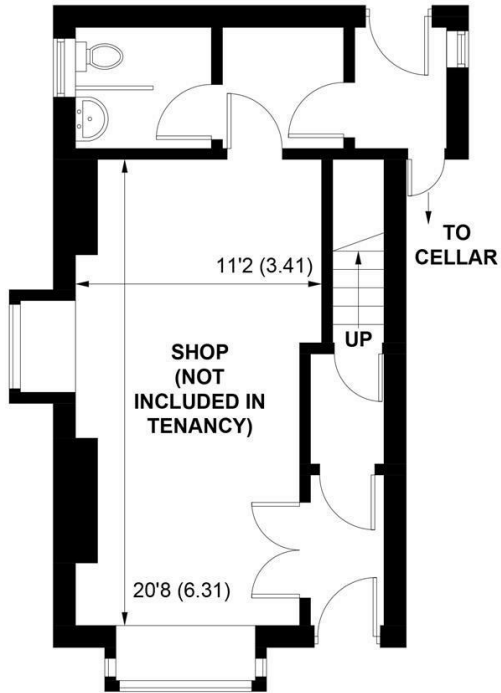

SW

Sims Williams

6A TARRANT STREET, ARUNDEL, WEST SUSSEX, BN18 9DG

GROUND FLOOR

FIRST FLOOR

SECOND FLOOR

APPROXIMATE GROSS INTERNAL AREA = 1148 SQ FT / 106.7 SQ M

**NOT TO SCALE (For illustrative purposes only as defined by RICS Code of Measuring Practice) 2023 ©
Produced for Sims Williams**

£1,195 PCM

6A, TARRANT STREET,
ARUNDEL,
WEST SUSSEX, BN18 9DG

- Two Storey Apartment
- Beautiful Lounge
- Fitted Kitchen
- Two Double Bedrooms
- Modern Bathroom
- Heart Of The Town Location
- Character Features
- Gas Central Heating
- Five Weeks Rent Security Deposit

EPC RATING

Current = E
Potential = C

COUNCIL TAX BAND

Band = C

On the first and second floor is the two bedroom apartment. The first floor comprises a bright living room with a bay window, feature fireplace, and some built-in cupboards.

The kitchen is fitted with neutral units with a sink and gas cooker. There is space for washing machine/dryer and fridge-freezer.

The family bathroom is also located on the first floor featuring tiled flooring and fitted with a white suite comprising bath with wall shower, hand wash basin, heated towel rail & WC.