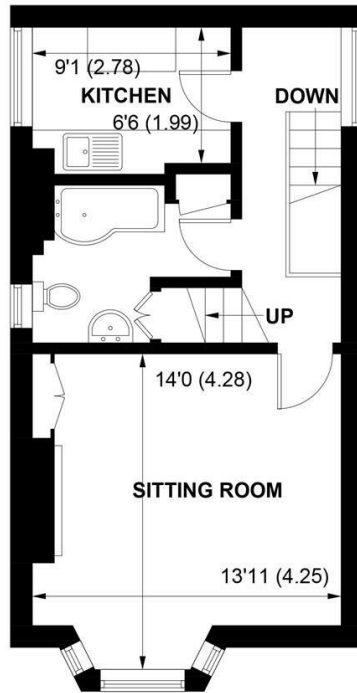

SW

Sims Williams

6A TARRANT STREET, ARUNDEL, WEST SUSSEX, BN18 9DG

GROUND FLOOR

FIRST FLOOR

SECOND FLOOR

APPROXIMATE GROSS INTERNAL AREA = 1148 SQ FT / 106.7 SQ M

**NOT TO SCALE (For illustrative purposes only as defined by RICS Code of Measuring Practice) 2023 ©
Produced for Sims Williams**

£1,195 PCM

6A, TARRANT STREET,
ARUNDEL,
WEST SUSSEX, BN18 9DG

- Two Storey Apartment
- Beautiful Lounge
- Fitted Kitchen
- Two Double Bedrooms
- Modern Bathroom
- Heart Of The Town Location
- Character Features
- Gas Central Heating
- Five Weeks Rent Security Deposit

EPC RATING

Current = E
Potential = C

COUNCIL TAX BAND

Band = C

On the first and second floor is the two bedroom apartment. The first floor comprises a bright living room with a bay window, feature fireplace, and some built-in cupboards.

The kitchen is fitted with neutral units with a sink and gas cooker. There is space for washing machine/dryer and fridge-freezer.

The family bathroom is also located on the first floor featuring tiled flooring and fitted with a white suite comprising bath with wall shower, hand wash basin, heated towel rail & WC.