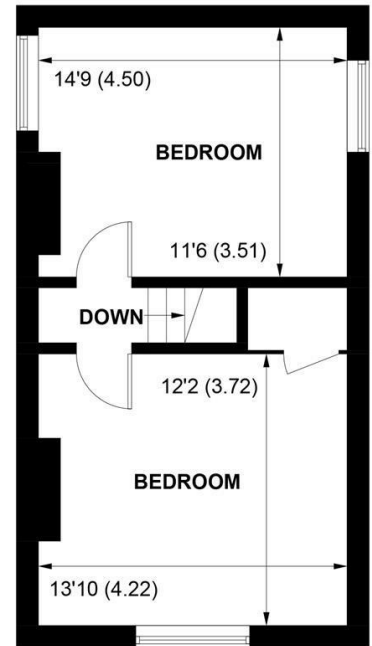

SW

Sims Williams

6A TARRANT STREET, ARUNDEL, WEST SUSSEX, BN18 9DG

GROUND FLOOR

FIRST FLOOR

SECOND FLOOR

APPROXIMATE GROSS INTERNAL AREA = 1148 SQ FT / 106.7 SQ M

**NOT TO SCALE (For illustrative purposes only as defined by RICS Code of Measuring Practice) 2023 ©
Produced for Sims Williams**

£1,195 PCM

6A, TARRANT STREET,
ARUNDEL,
WEST SUSSEX, BN18 9DG

- Two Storey Apartment
- Beautiful Lounge
- Fitted Kitchen
- Two Double Bedrooms
- Modern Bathroom
- Heart Of The Town Location
- Character Features
- Gas Central Heating
- Five Weeks Rent Security Deposit

EPC RATING

Current = E
Potential = C

COUNCIL TAX BAND

Band = C

On the first and second floor is the two bedroom apartment. The first floor comprises a bright living room with a bay window, feature fireplace, and some built-in cupboards.

The kitchen is fitted with neutral units with a sink and gas cooker. There is space for washing machine/dryer and fridge-freezer.

The family bathroom is also located on the first floor featuring tiled flooring and fitted with a white suite comprising bath with wall shower, hand wash basin, heated towel rail & WC.