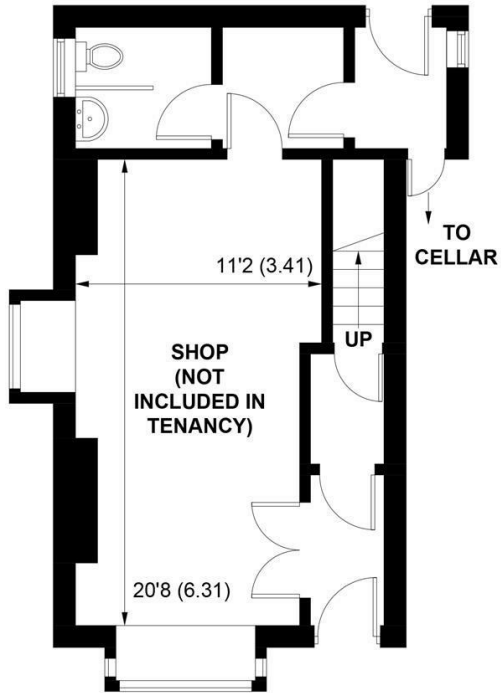

SW

Sims Williams

6A TARRANT STREET, ARUNDEL, WEST SUSSEX, BN18 9DG

GROUND FLOOR

FIRST FLOOR

SECOND FLOOR

APPROXIMATE GROSS INTERNAL AREA = 1148 SQ FT / 106.7 SQ M

**NOT TO SCALE (For illustrative purposes only as defined by RICS Code of Measuring Practice) 2023 ©
Produced for Sims Williams**

£1,250 PCM

6A, TARRANT STREET,
ARUNDEL,
WEST SUSSEX, BN18 9DG

- Two Storey Apartment
- Beautiful Lounge
- Fitted Kitchen
- Two Double Bedrooms
- Modern Bathroom
- Heart Of The Town Location
- Character Features
- Gas Central Heating
- Five Weeks Rent Security Deposit

EPC RATING

Current = E
Potential = C

COUNCIL TAX BAND

Band = C

On the first and second floor is the two bedroom apartment. The first floor comprises a bright living room with a bay window, feature fireplace, and some built-in cupboards.

The kitchen is fitted with neutral units with a sink and gas cooker. There is space for washing machine/dryer and fridge-freezer.

The family bathroom is also located on the first floor featuring tiled flooring and fitted with a white suite comprising bath with wall shower, hand wash basin, heated towel rail & WC.