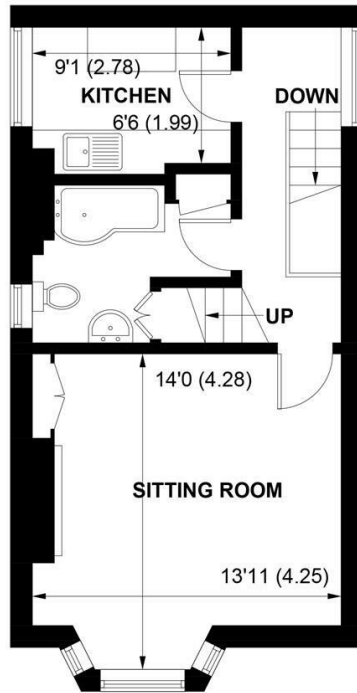

SW

Sims Williams

6A TARRANT STREET, ARUNDEL, WEST SUSSEX, BN18 9DG

GROUND FLOOR

FIRST FLOOR

SECOND FLOOR

APPROXIMATE GROSS INTERNAL AREA = 1148 SQ FT / 106.7 SQ M

**NOT TO SCALE (For illustrative purposes only as defined by RICS Code of Measuring Practice) 2023 ©
Produced for Sims Williams**

£1,250 PCM

6A, TARRANT STREET,
ARUNDEL,
WEST SUSSEX, BN18 9DG

- Two Storey Apartment
- Beautiful Lounge
- Fitted Kitchen
- Two Double Bedrooms
- Modern Bathroom
- Heart Of The Town Location
- Character Features
- Gas Central Heating
- Five Weeks Rent Security Deposit

EPC RATING

Current = E
Potential = C

COUNCIL TAX BAND

Band = C

On the first and second floor is the two bedroom apartment. The first floor comprises a bright living room with a bay window, feature fireplace, and some built-in cupboards.

The kitchen is fitted with neutral units with a sink and gas cooker. There is space for washing machine/dryer and fridge-freezer.

The family bathroom is also located on the first floor featuring tiled flooring and fitted with a white suite comprising bath with wall shower, hand wash basin, heated towel rail & WC.