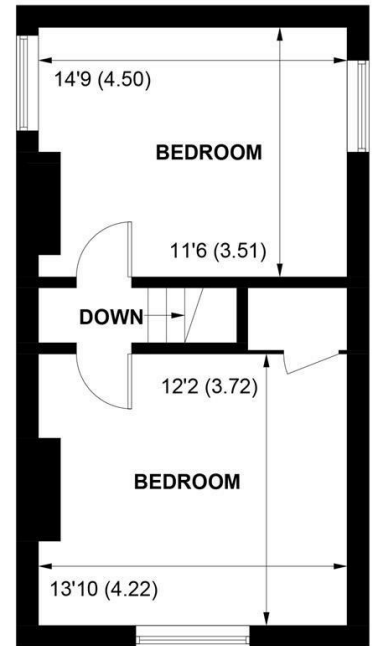

SW

Sims Williams

6A TARRANT STREET, ARUNDEL, WEST SUSSEX, BN18 9DG

GROUND FLOOR

FIRST FLOOR

SECOND FLOOR

APPROXIMATE GROSS INTERNAL AREA = 1148 SQ FT / 106.7 SQ M

**NOT TO SCALE (For illustrative purposes only as defined by RICS Code of Measuring Practice) 2023 ©
Produced for Sims Williams**

£1,250 PCM

6A, TARRANT STREET,
ARUNDEL,
WEST SUSSEX, BN18 9DG

- Two Storey Apartment
- Beautiful Lounge
- Fitted Kitchen
- Two Double Bedrooms
- Modern Bathroom
- Heart Of The Town Location
- Character Features
- Gas Central Heating
- Five Weeks Rent Security Deposit

EPC RATING

Current = E
Potential = C

COUNCIL TAX BAND

Band = C

On the first and second floor is the two bedroom apartment. The first floor comprises a bright living room with a bay window, feature fireplace, and some built-in cupboards.

The kitchen is fitted with neutral units with a sink and gas cooker. There is space for washing machine/dryer and fridge-freezer.

The family bathroom is also located on the first floor featuring tiled flooring and fitted with a white suite comprising bath with wall shower, hand wash basin, heated towel rail & WC.