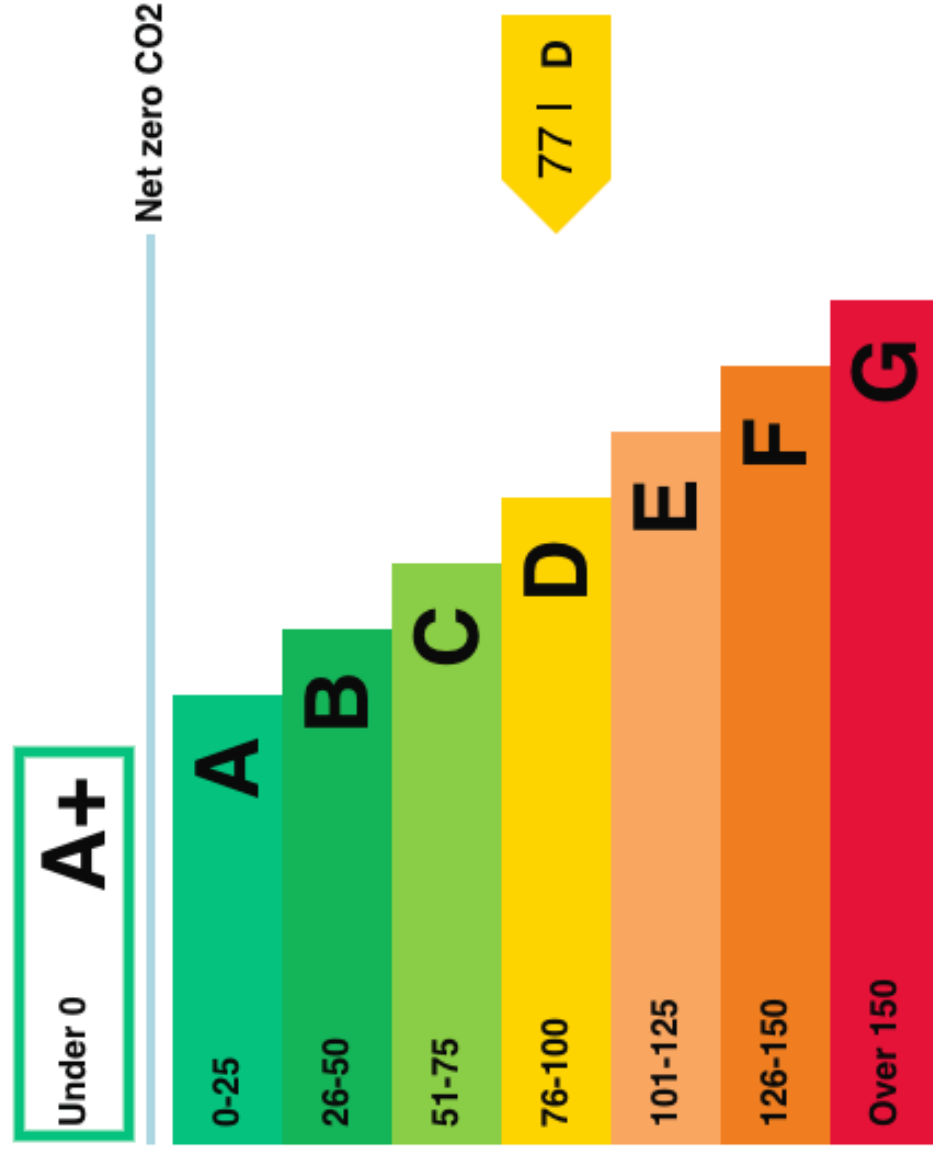

Energy efficiency rating for this property

This property's current energy rating is D.

Properties are given a rating from A+ (most efficient) to G (least efficient).

Properties are also given a score. The larger the number, the more carbon dioxide (CO2) your property is likely to emit.