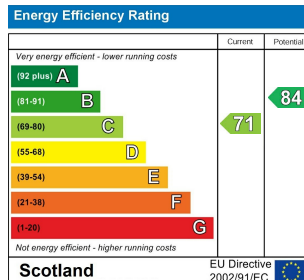

DIRECTIONS

CONTACT

57 Townhead
Kirkintilloch
Glasgow
Lanarkshire

E:
T: 01415784100
<http://www.randgestateagents.com>

INDEPENDENT FINANCIAL ADVISERS & ESTATE AGENTS