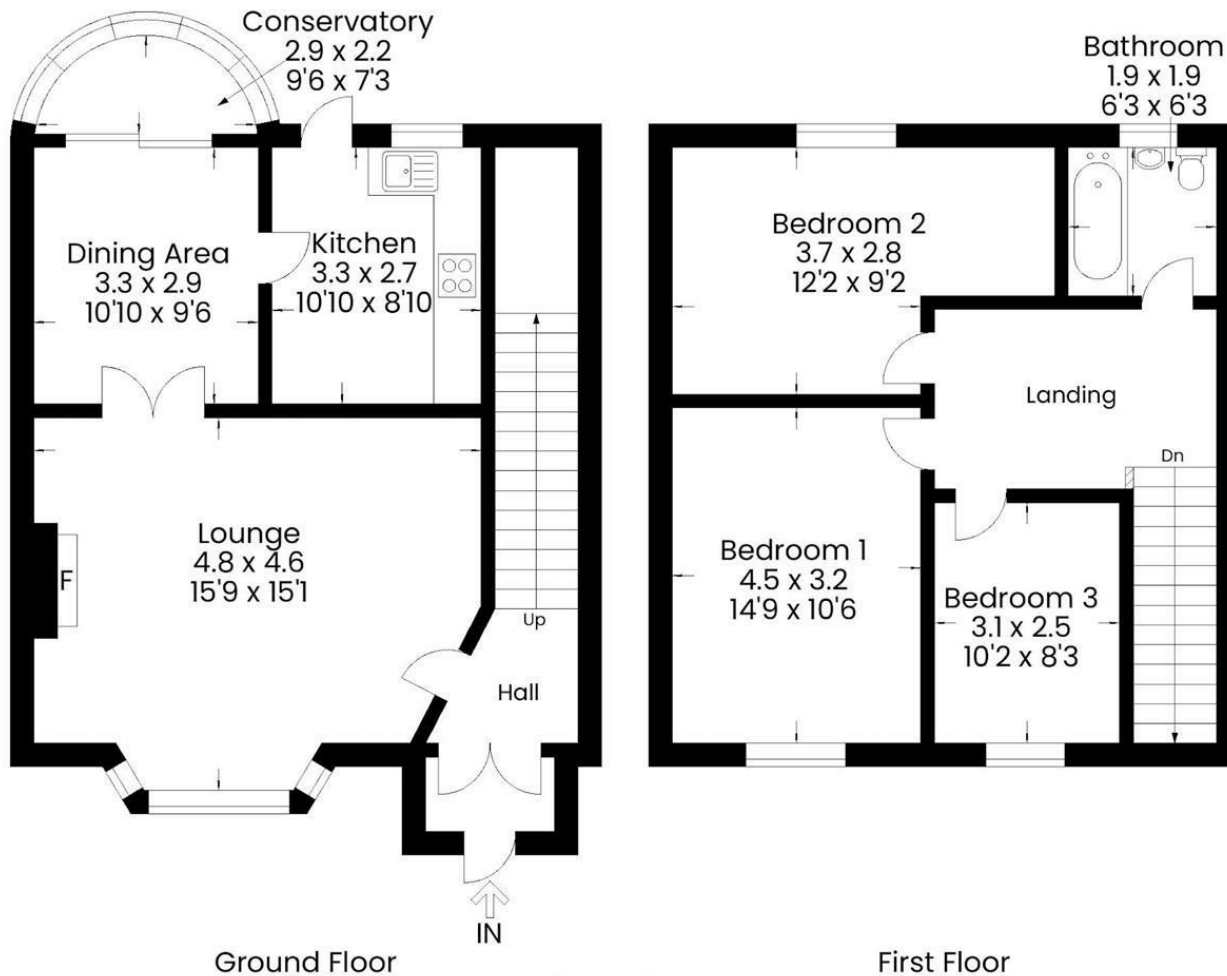

**3 Bed
House - Detached
located in**

Offers Over £259,995

 **R&G** 

INDEPENDENT FINANCIAL ADVISERS & ESTATE AGENTS

Ground Floor

First Floor

vistaBee

This plan is for layout guidance only and is not drawn to scale. Whilst every care is taken in the preparation of this plan, please check all dimension and shapes before making any decision reliant upon them. All room dimensions taken through cupboard/wardrobes where possible or to surfaces indicated by arrow heads. (ID 110927)