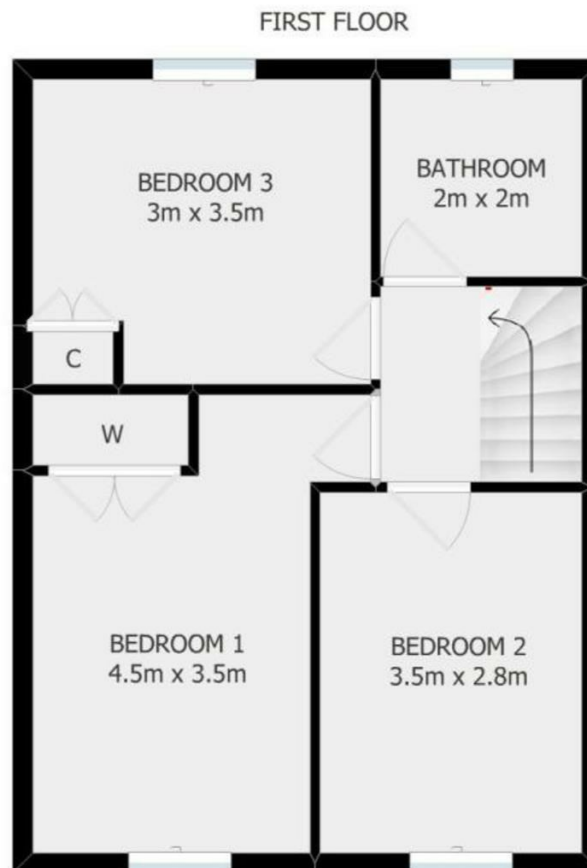

DIRECTIONS

CONTACT

57 Townhead
Kirkintilloch
Glasgow
Lanarkshire
G66 1JH

E:
T: 01415784100
<http://www.randgestateagents.com>

INDEPENDENT FINANCIAL ADVISERS & ESTATE AGENTS