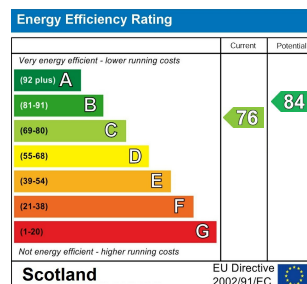

DIRECTIONS

CONTACT

57 Townhead
Kirkintilloch
Glasgow
Lanarkshire
G66 1JH

E:
T: 01415784100
<http://www.randgestateagents.com>

INDEPENDENT FINANCIAL ADVISERS & ESTATE AGENTS