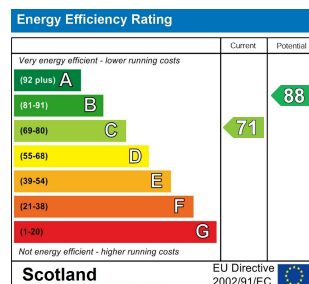

**2 Bed
House - Mid
Terrace
located
in Kirkintilloch**

Offers Over £119,995

 **R&G** 

INDEPENDENT FINANCIAL ADVISERS & ESTATE AGENTS

DIRECTIONS

CONTACT

57 Townhead
Kirkintilloch
Glasgow
Lanarkshire
G66 1AA

E:
T: 01415784100
<http://www.randgestateagents.com>