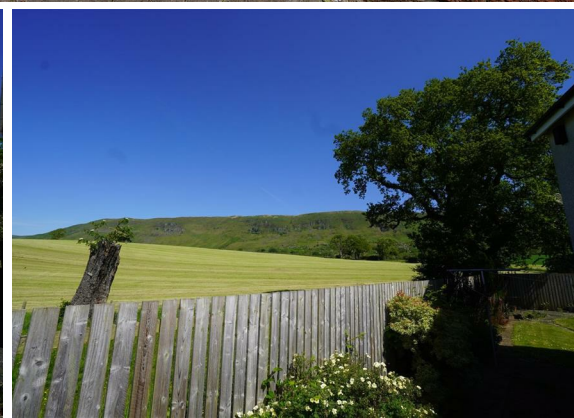

**3 Bed
House - Detached
located
in Lennoxtown**

Offers Over £249,995

 **R&G** 

INDEPENDENT FINANCIAL ADVISERS & ESTATE AGENTS

Ground Floor

First Floor

vistaBee

This plan is for layout guidance only and is not drawn to scale. Whilst every care is taken in the preparation of this plan, please check all dimension and shapes before making any decision reliant upon them. All room dimensions taken through cupboard/wardrobes to wall surface where possible or to surfaces indicated by arrow heads. (ID 110927)