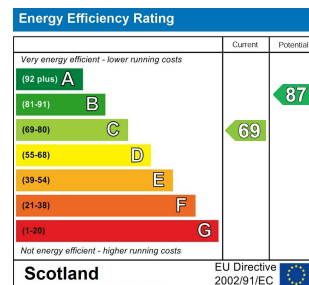

DIRECTIONS

CONTACT

57 Townhead
Kirkintilloch
Glasgow
Lanarkshire
G66 1AA

E:
T: 01415784100
<http://www.randgestateagents.com>

INDEPENDENT FINANCIAL ADVISERS & ESTATE AGENTS