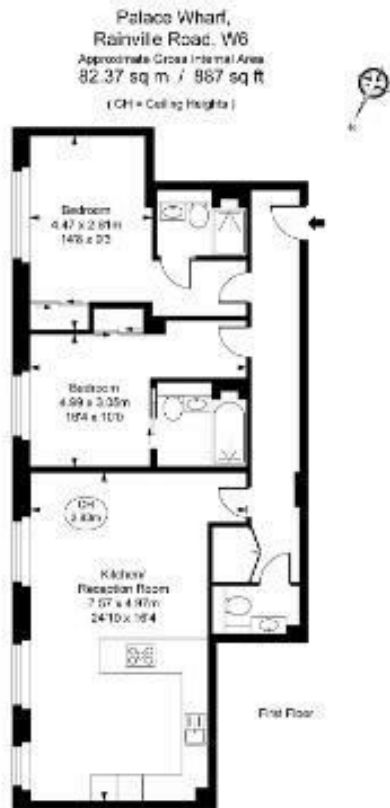

Rainville Road, London W6 9UF

£1,210 Per Week

Viewings

Viewings by arrangement only.
Call 02077225022 to make an appointment.

Council Tax Band

F

EPC Rating:

C