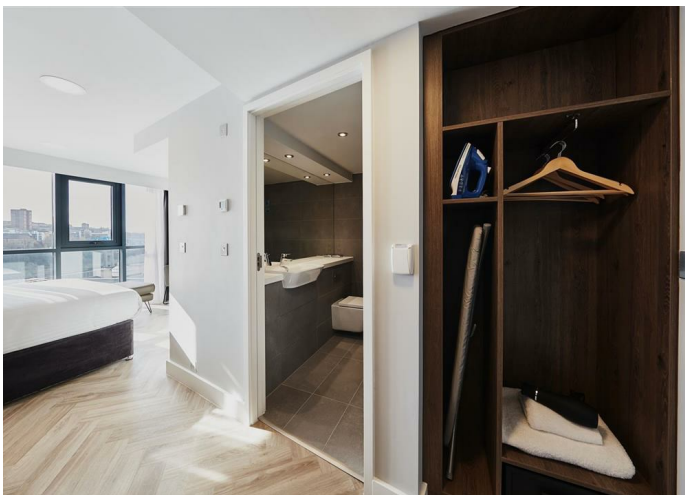

Newcastle City - Smart Studio, Newcastle Upon Tyne, NE1 3NG