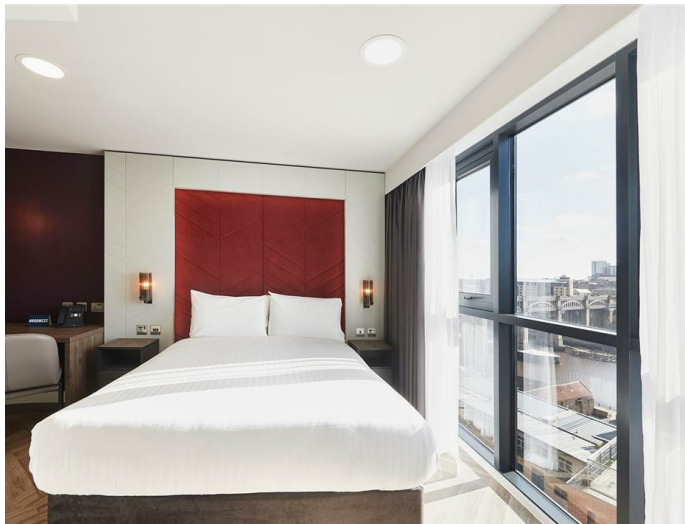

Newcastle City - Smart Studio, Newcastle Upon Tyne, NE1 3NG