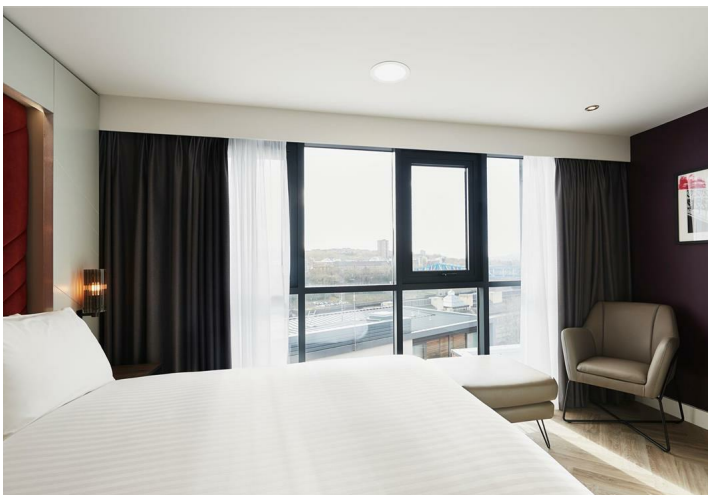

Newcastle City - Smart Studio, Newcastle Upon Tyne, NE1 3NG