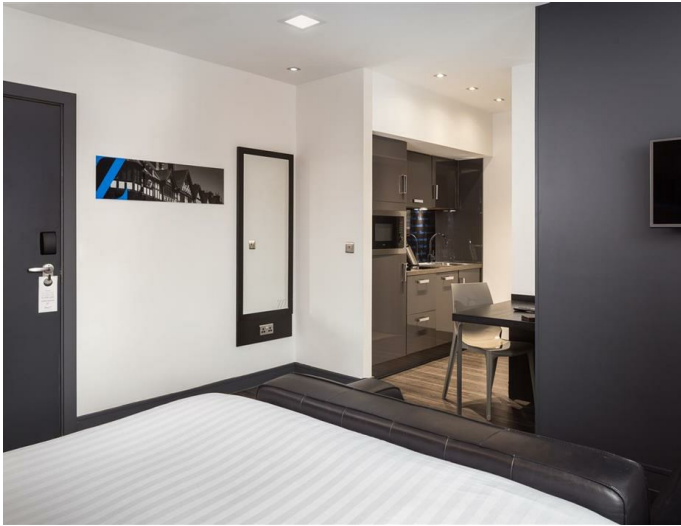

Chester City - Smart Studio, Chester, CH1 2LJ