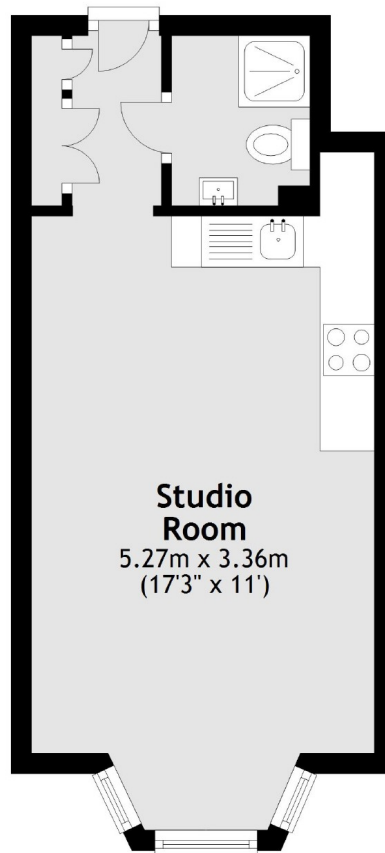

Woburn Place, WC1H

£425 Per week

A modernised studio with open plan living and kitchen with washing machine, situated within a purpose built block with 24 hour porter, heating, hot water and water rates included in the rent.

Features

- Studio
- Hot Water Included
- Wooden Floors
- 24 Hour Porter
- Russell Square Location
- Washing Machine

Woburn Place,
London, WC1H

Total area: approx. 24.1 sq. metres (259.4 sq. feet)