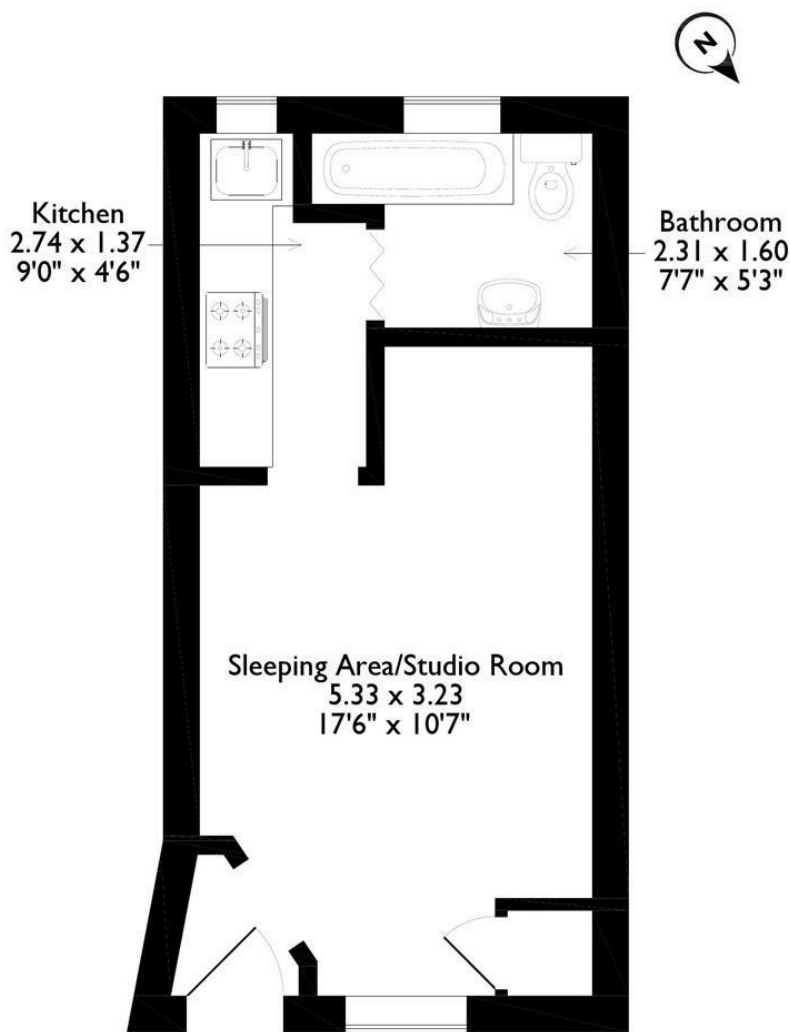

The apartment features a good size modern reception room with wood flooring, and a double bed with ample storage built in. There is a modern, fitted separate galley style kitchen with modern hob and oven. It also has a lovely modern bathroom.

Tudor Close, Brixton Hill, London

Please note that the location of doors, windows and other items are approximate and this floorplan is to be used for illustrative purposes only. Unauthorized reproduction is prohibited.