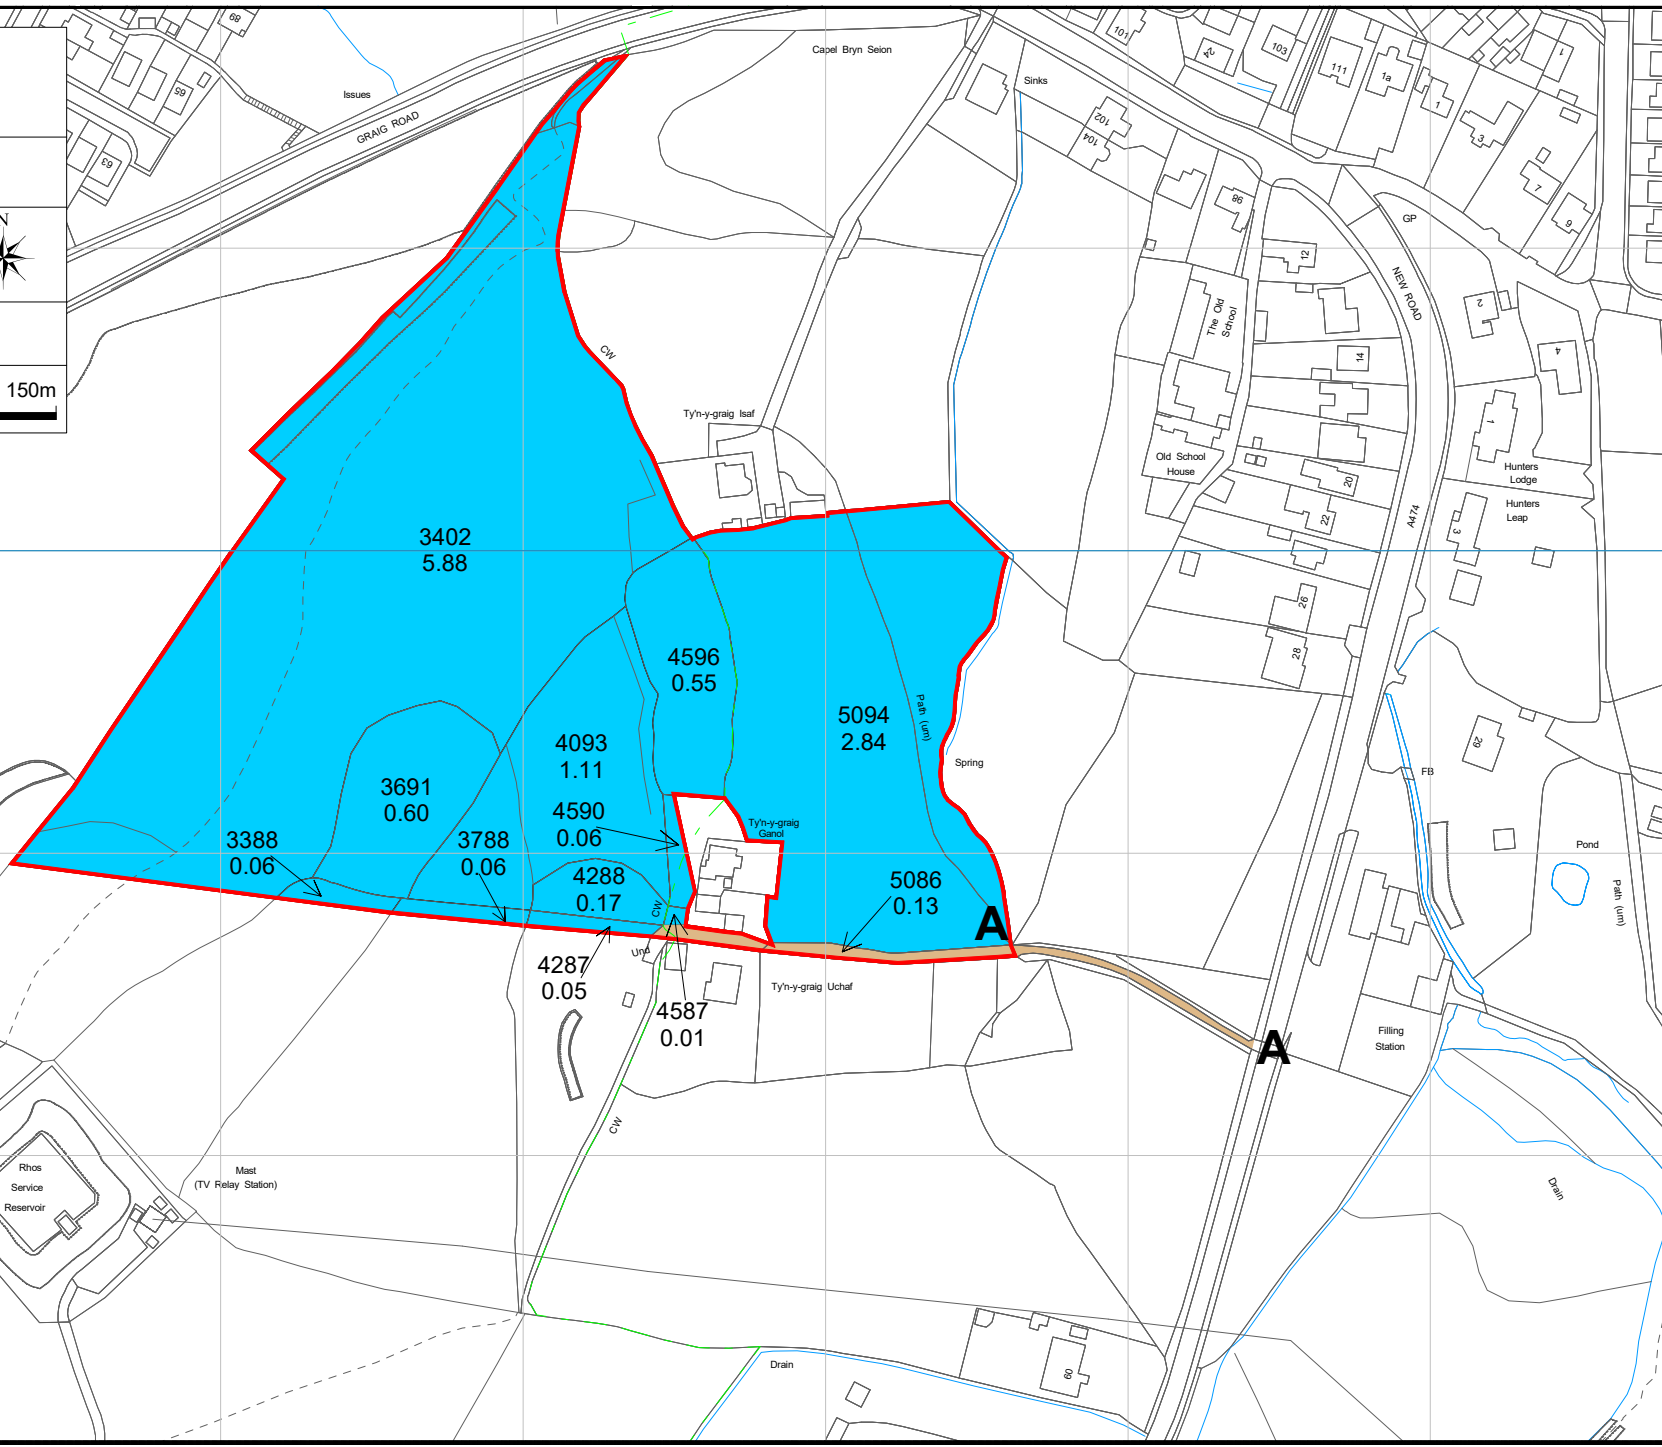

59 High Street, Cowbridge
Vale of Glamorgan, CF71 7YL
Tel: 01446 772911
Email: sales@hrt.uk.com

**Gellinudd, Neath Port Talbot
Lot 3**

SCALE : 1 : 2500 @ A4
DATE : 10/07/2024

MAP FILENAME :
Gellinudd, Neath Port Talbot - Lot 3.mpd

0 150m

SN7304

SN7303

Lot 3 (11.53 ac)