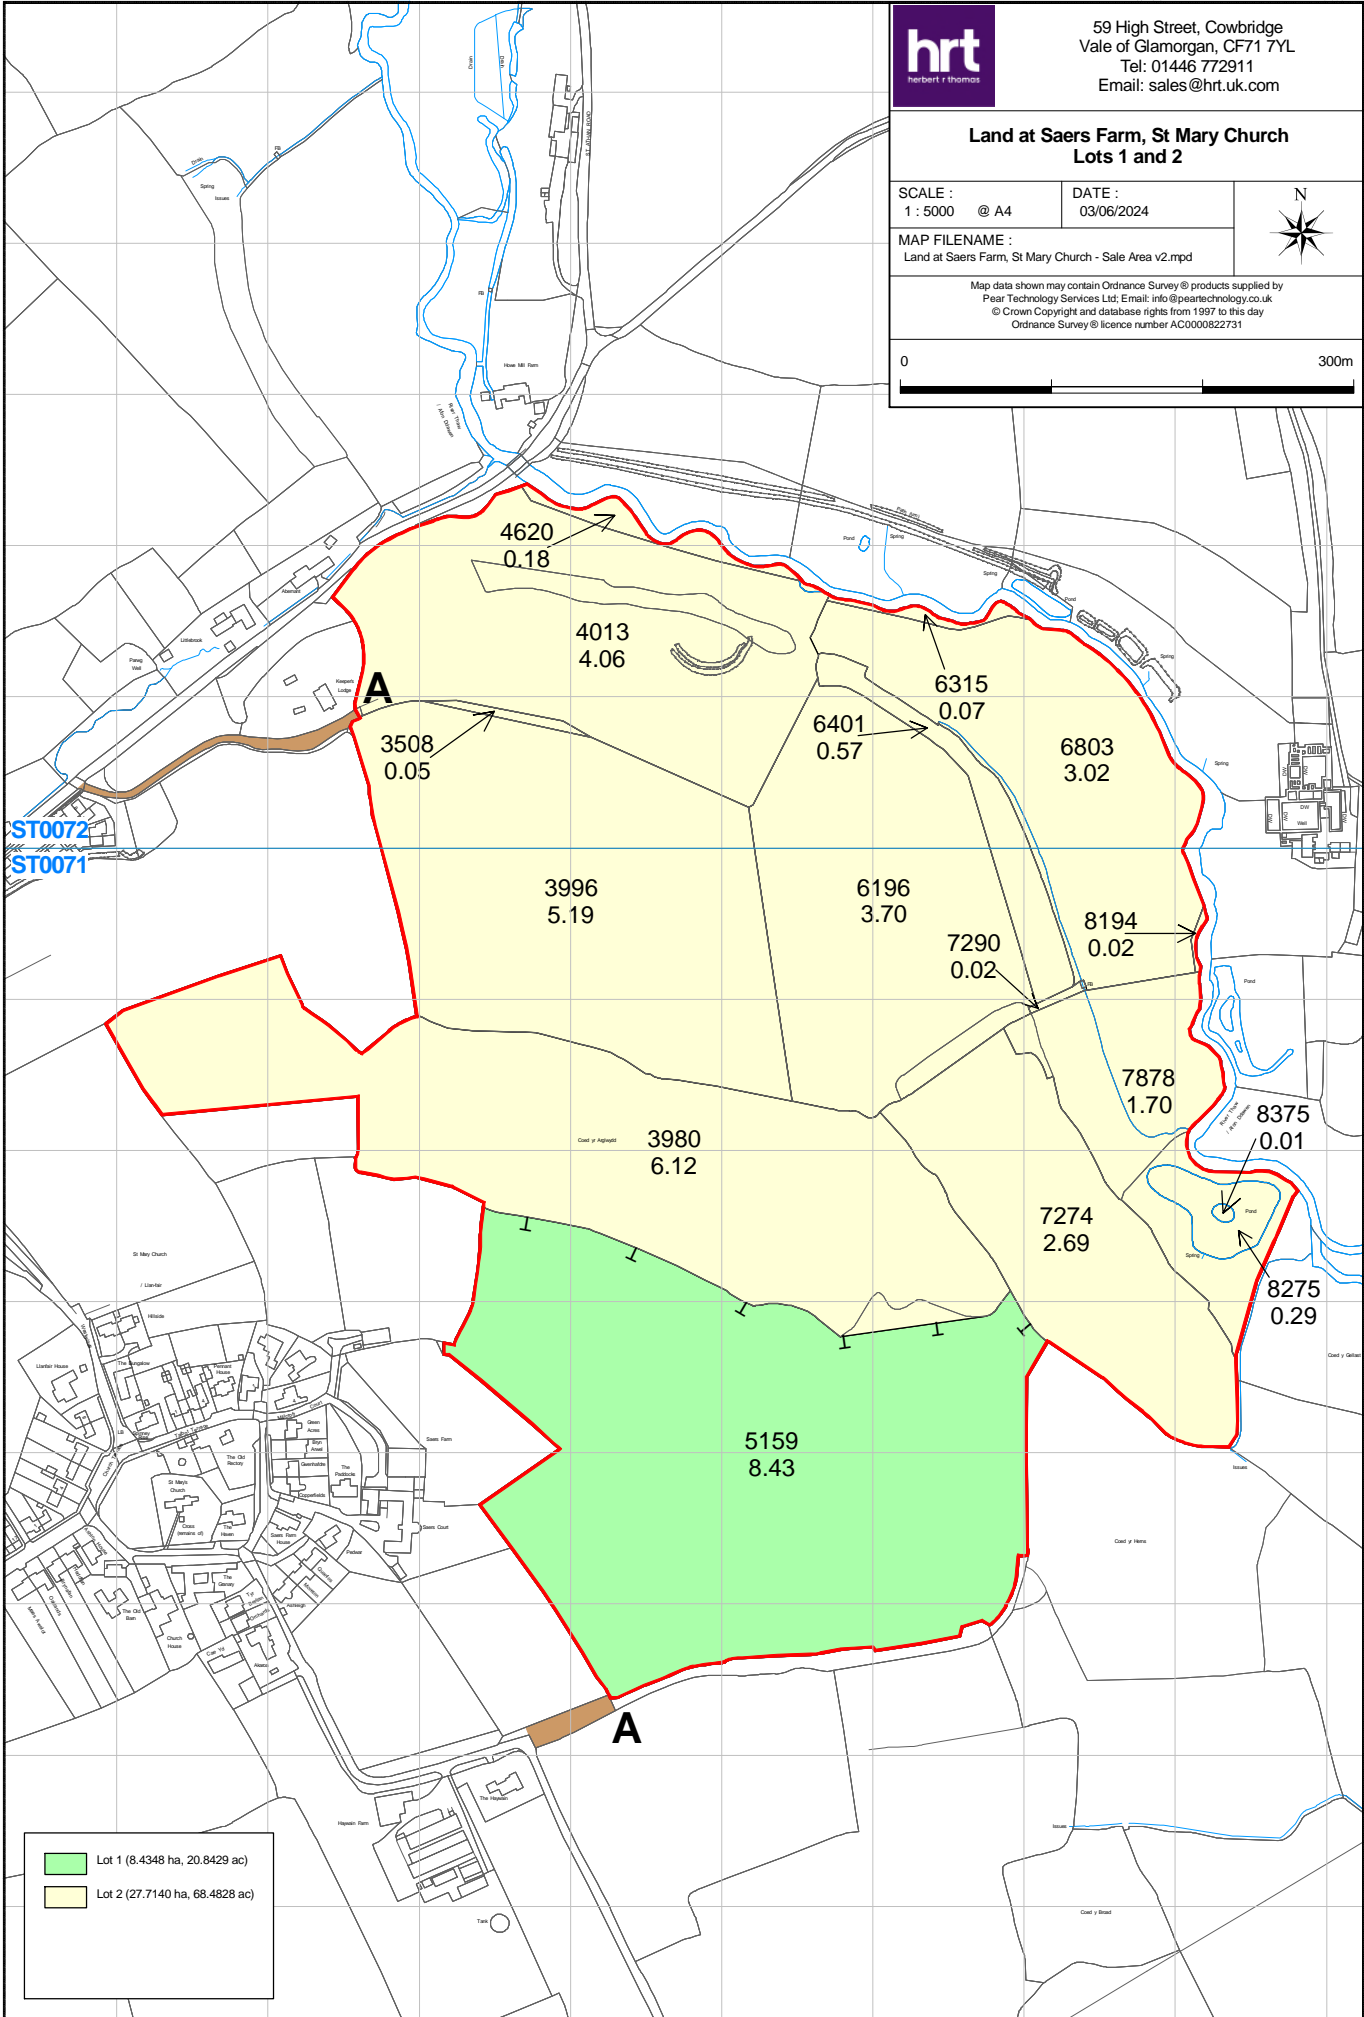

MAP FILENAME : Land at Saers Farm, St Mary Church - Sale Area v2.rmpd

Map data shown may contain Ordnance Survey® products supplied by  
Pear Technology Services Ltd; Email: info@peartechnology.co.uk  
© Crown Copyright and database rights from 1997 to this day  
Ordnance Survey® licence number AC0000822731

0 300m

Lot 1 (8.4348 ha, 20.8429 ac)  
 Lot 2 (27.7140 ha, 68.4828 ac)