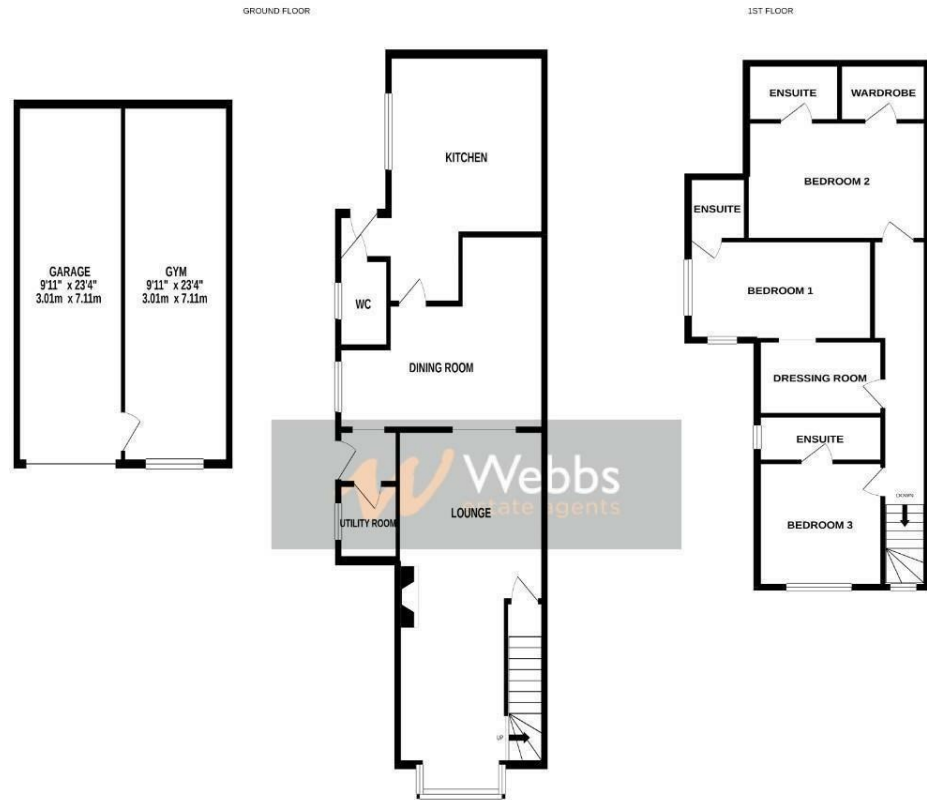

Webbs Estate Agents - endeavour to maintain accurate depictions of properties in Virtual Tours, Floor Plans and descriptions, however, these are intended only as a guide and purchasers must satisfy themselves by personal inspection.