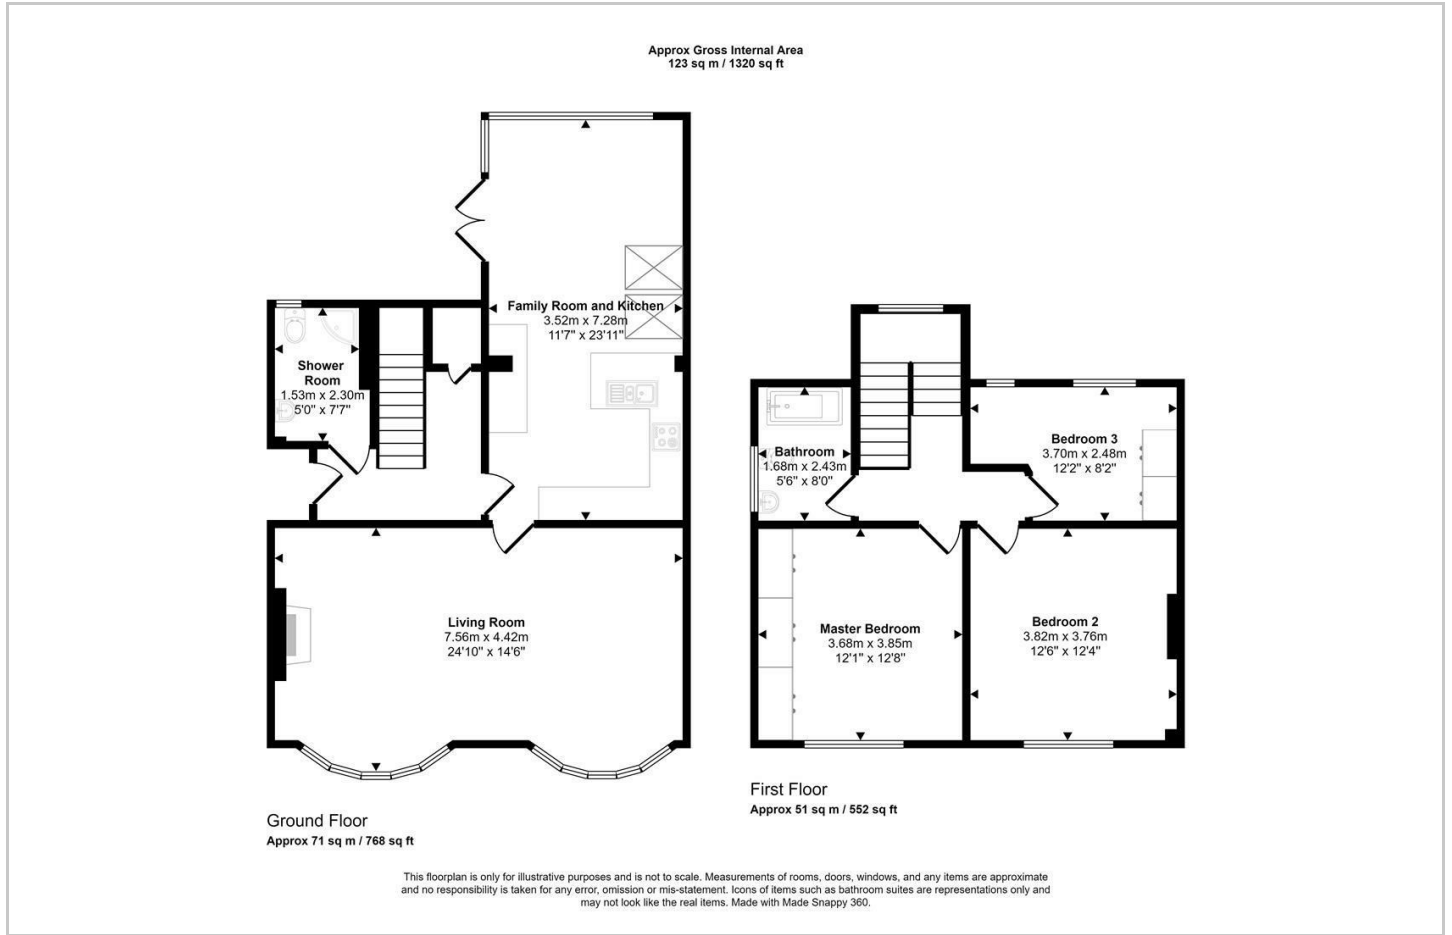

16 Hill Burn

Henleaze, Bristol, BS9 4RH

£800,000

16 Hill Burn

Description

Do you want to live in this stunning 3 bedroom detached house with potential to for a loft conversion? Situated in one of Henleaze's most sought after roads We are delighted to offer this immaculate house on Hill Burn with three bedrooms , two bathrooms a large kitchen family room and a stylish sitting room.

There is a great opportunity to extend into the loft as a previous owner fitted a Dormer window and boarded and the floor ready for conversion. Subject to the property permissions an extra bedroom could be added quickly and efficiently

- Detached
- 3 Bedrooms
- Large living room
- Large garden with Summer house
- Henleaze location
- Contemporary décor
- Kitchen family room

Floor Plan

Area Map

Viewing

Please contact us on 0117 973 9394 if you wish to arrange a viewing appointment for this property or require further information.