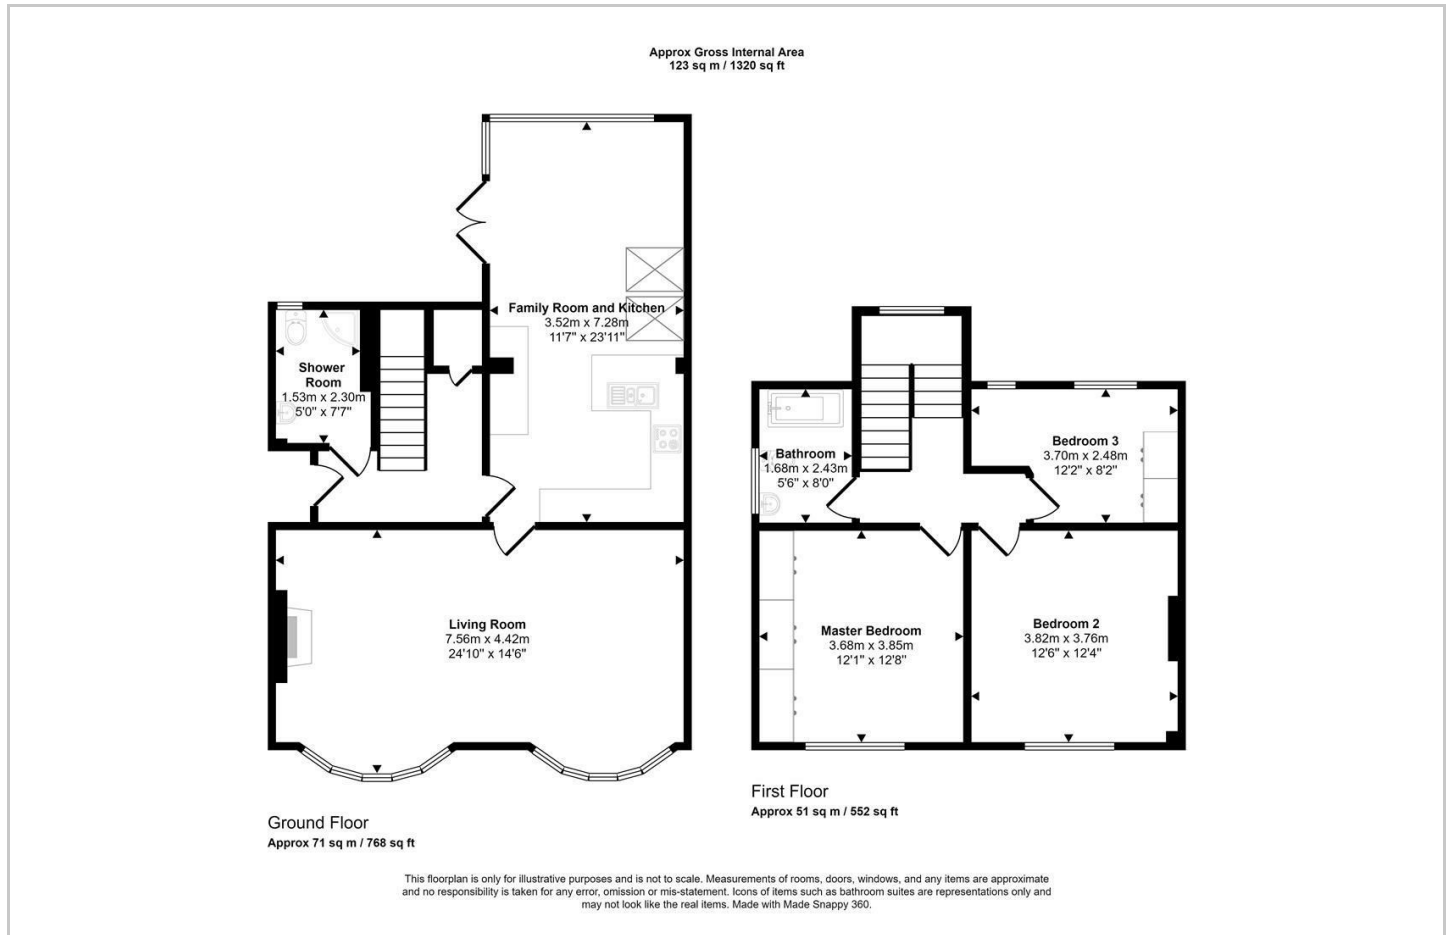

- Detached
- 3 Bedrooms
- Large living room
- Large garden with Summer house
- Henleaze location
- Contemporary décor
- Kitchen family room

Floor Plan

Area Map

Viewing

Please contact us on 0117 973 9394 if you wish to arrange a viewing appointment for this property or require further information.