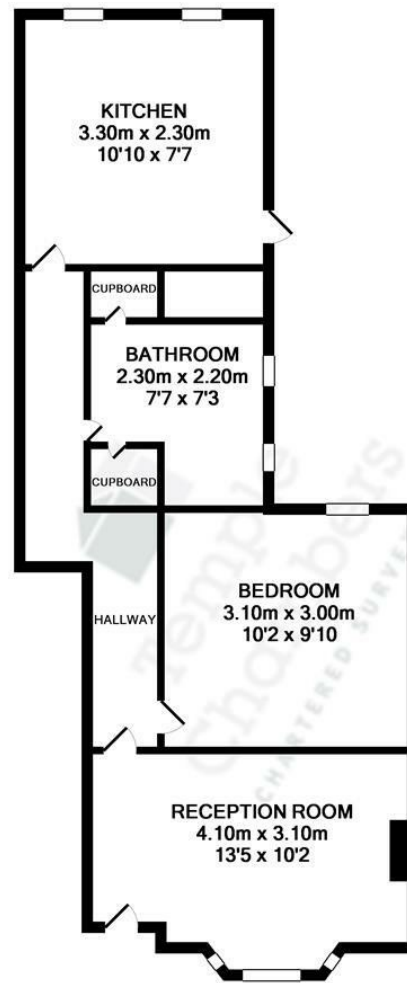

www.kings-group.net

248 Hoe Street
Walthamstow E17 3AX
Tel: 020 8521 1122

Morieux Road, London, E10 7LJ
£1,100 Per Month

AVAILABLE NOW! Kings Group lettings agents are proud to present this one bedroom ex-warner ground floor flat. The property consists of one double bedroom, a reception room and a kitchen that leads into the rear garden. The property has gas central heating throughout.

TOTAL APPROX. FLOOR AREA 46.9 SQ.M. (505 SQ.FT.)

Whilst every attempt has been made to ensure the accuracy of the floor plan contained here, measurements of doors, windows, rooms and any other items are approximate and no responsibility is taken for any error, omission, or mis-statement. This plan is for illustrative purposes only and should be used as such by any prospective purchaser. The services, systems and appliances shown have not been tested and no guarantee as to their operability or efficiency can be given
 Made with Metropix ©2017