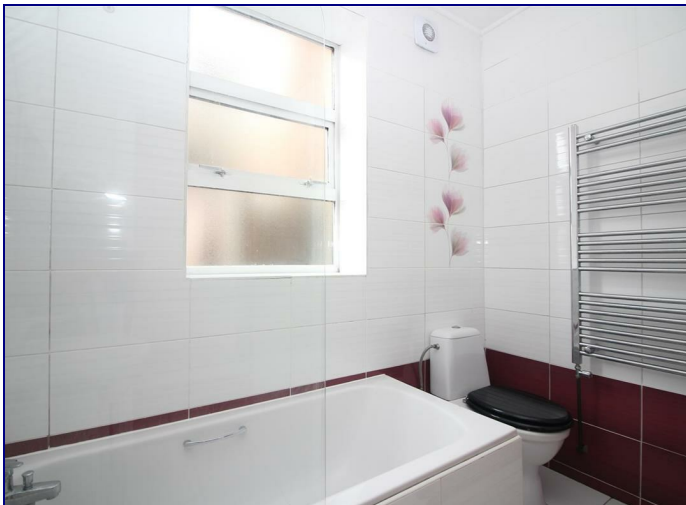

AVAILABLE NOW! Kings Group lettings agents are proud to present this one bedroom ex-warner ground floor flat. The property consists of one double bedroom, a reception room and a kitchen that leads into the rear garden. The property has gas central heating throughout.

The property is ideally located just off Lea Bridge Road. Access to a range of amenities such as pubs, restaurants, shops and bars are all within walking distance to the property. With the new Lea Bridge Road station open at the bottom of Lea Bridge Road access directly into Stratford and the Olympic village is only a stone's throw away. Access to Epping forest is a short walk in the opposite direction and is ideal for country walks and bike rides. Call today to avoid certain disappointment