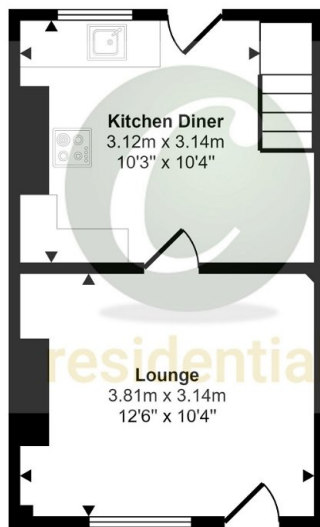

# Church View, Brereton, Rugeley, WS15 1DZ

£150,000

 2
  1
  1

- NO UPWARD CHAIN
- POPULAR SOUGHT AFTER AREA
- CLOSE TO LOCAL AMENITIES
- 
- 
- 
- 
- 

Approx Gross Internal Area  
50 sq m / 537 sq ft

Ground Floor  
Approx 25 sq m / 264 sq ft

First Floor  
Approx 25 sq m / 273 sq ft

This floorplan is only for illustrative purposes and is not to scale. Measurements of rooms, doors, windows, and any items are approximate and no responsibility is taken for any error, omission or mis-statement. Icons of items such as bathroom suites are representations only and may not look like the real items. Made with Made Snappy 360.