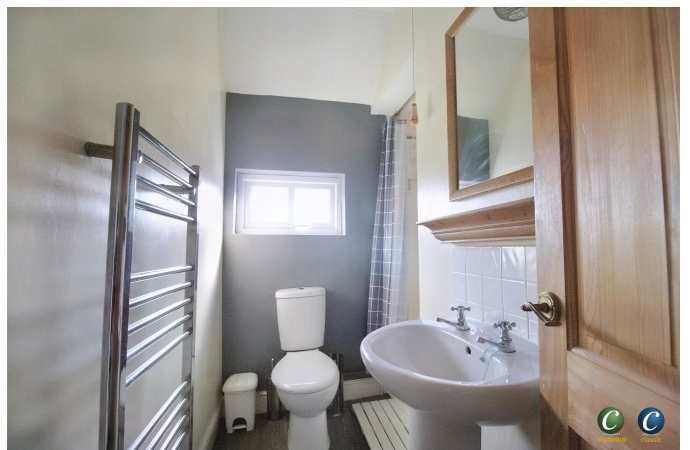

# Church View, Brereton, Rugeley, WS15 1DZ

£150,000

 2
  1
  1

- NO UPWARD CHAIN
- POPULAR SOUGHT AFTER AREA
- CLOSE TO LOCAL AMENITIES
- 
- 
- 
- 
- 

Approx Gross Internal Area  
50 sq m / 537 sq ft

Ground Floor  
Approx 25 sq m / 264 sq ft