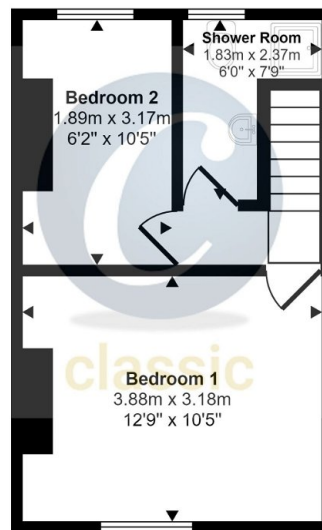

# Church View, Brereton, Rugeley, WS15 1DZ

£150,000

 2
  1
  1

- NO UPWARD CHAIN
- POPULAR SOUGHT AFTER AREA
- CLOSE TO LOCAL AMENITIES
- 
- 
- 
- 
- 

Approx Gross Internal Area  
50 sq m / 537 sq ft

Ground Floor  
Approx 25 sq m / 264 sq ft

First Floor  
Approx 25 sq m / 273 sq ft

This floorplan is only for illustrative purposes and is not to scale. Measurements of rooms, doors, windows, and any items are approximate and no responsibility is taken for any error, omission or mis-statement. Icons of items such as bathroom suites are representations only and may not look like the real items. Made with Made Snappy 360.