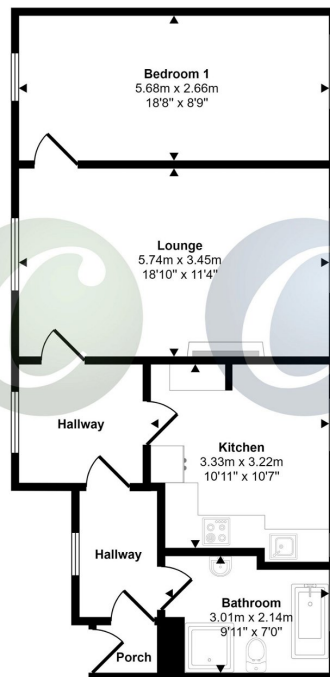

Key Features

- SOUGHT AFTER VILLAGE LOCATION
- PERIOD PROPERTY
- LONG LEASEHOLD
- •
- •
- •
- •

Approx Gross Internal Area
64 sq m / 694 sq ft

Floorplan