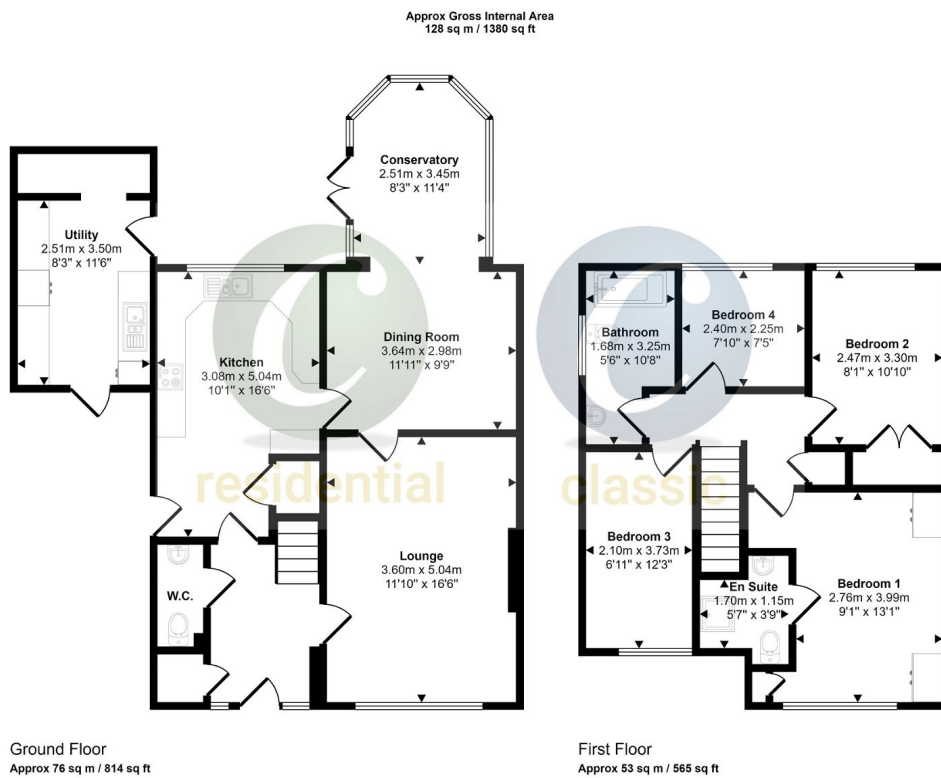

- POPULAR CUL-DE-SAC POSITION
- LOVELY FAMILY HOME
- VIEWING ESSENTIAL
- •
- •
- •
- •
- •

*** ONLINE VIRTUAL 360 TOUR AVAILABLE ON THIS PROPERTY - why not take a peek before booking a viewing please click on the link ***