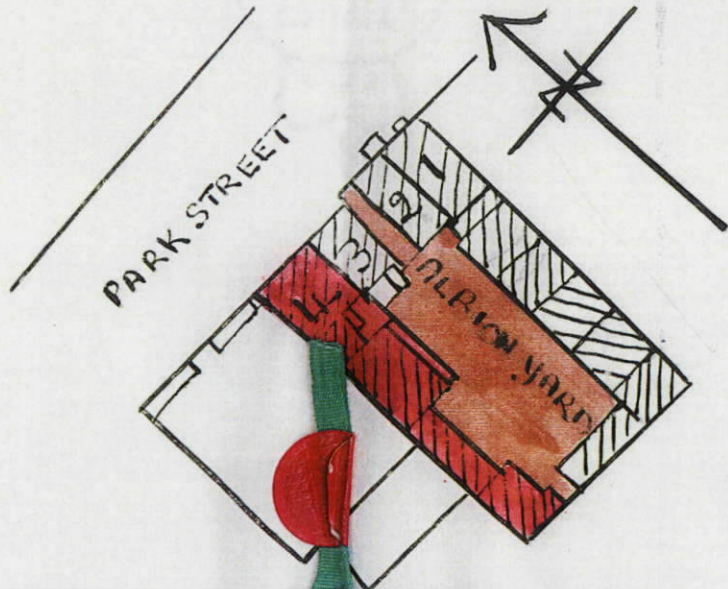

These are the notes referred to on the following official copy

Title Number CYM62722

The electronic official copy of the document follows this message.

This copy may not be the same size as the original.

Please note that this is the only official copy we will issue. We will not issue a paper official copy.

made
by
instrument
uses
production
of

H137
OFFICE COPY issued by **AE**
DISTRICT LAND REGISTRY **(TCT)**
FOR WALES
Title No: Cum 62722
COPY (liable to distortion)
of plan to Canveyan Co
dated 16.11.1964
(Revised 3/96)

PLAN REFERRED TO:-

These are the notes referred to on the following official copy

Title Number CYM62722

The electronic official copy of the document follows this message.

This copy may not be the same size as the original.

Title No: Cum 62722

COPY (liable to distortion)

of plan to Canveyan Co

dated 16.11.1964

(Revised 3/96)

PLAN REFERRED TO:-

SEQ214

PLAN