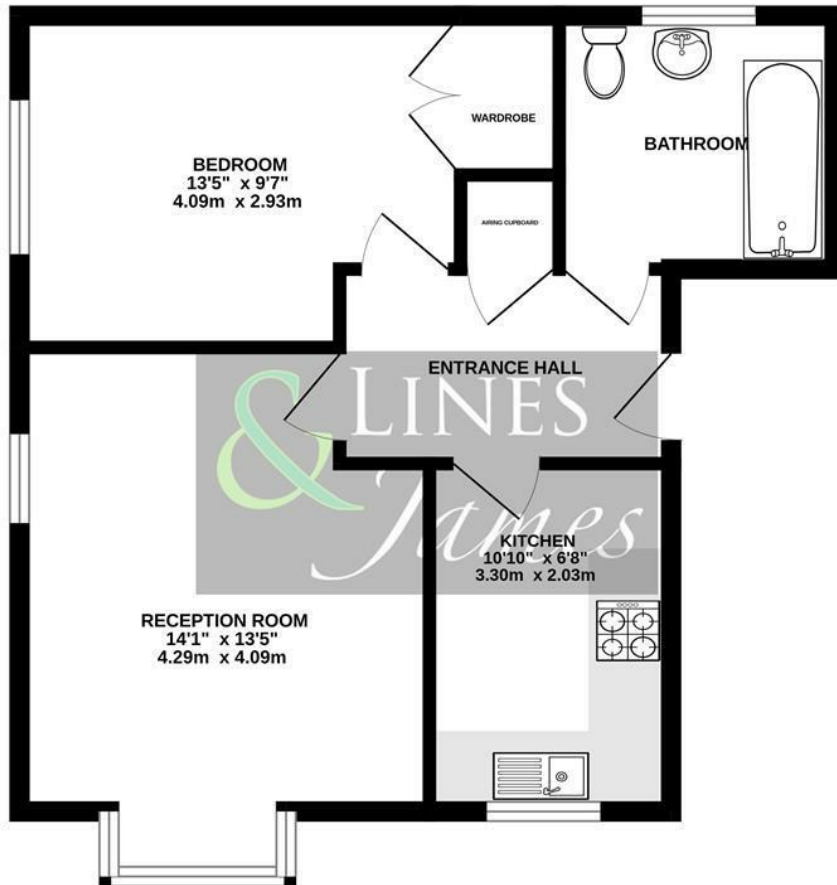

GROUND FLOOR
519 sq.ft. (48.2 sq.m.) approx.

Energy Efficiency Rating		Environmental Impact (CO₂) Rating	
	Current	Potential	
Very energy efficient - lower running costs			Very environmentally friendly - lower CO₂ emissions
(92 plus) A			(92 plus) A
(81-91) B			(81-91) B
(69-80) C			(69-80) C
(55-68) D			(55-68) D
(39-54) E			(39-54) E
(21-38) F			(21-38) F
(1-20) G			(1-20) G
Not energy efficient - higher running costs			Not environmentally friendly - higher CO₂ emissions
England & Wales	EU Directive 2002/91/EC		England & Wales
			EU Directive 2002/91/EC

TOTAL FLOOR AREA: 519 sq.ft. (48.2 sq.m.) approx.