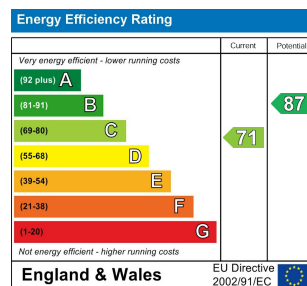

4 Bed
House - Terraced
located in

£2,800

TAYLOR
MICHAEL
STUDENTS

DIRECTIONS

CONTACT

62 Church Road
Hove
East Sussex
BN3 2FP

E: lettings@taylormichael.agency
T:
<https://taylormichael.agency/>

TAYLOR
MICHAEL
STUDENTS