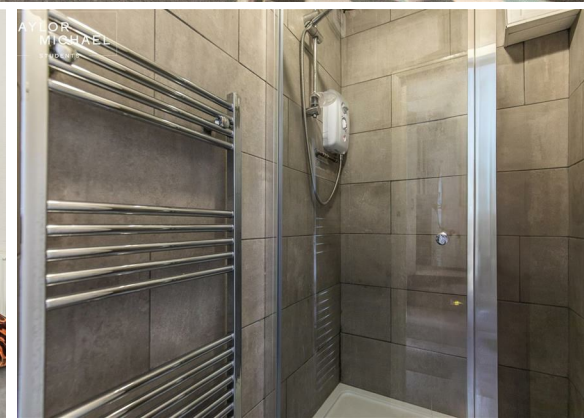

1 Bed
Room
located in

£885

DIRECTIONS

CONTACT

62 Church Road
Hove
East Sussex
BN3 2FP

E: lettings@taylormichael.agency
T:
<https://taylormichael.agency/>

TAYLOR
MICHAEL
STUDENTS