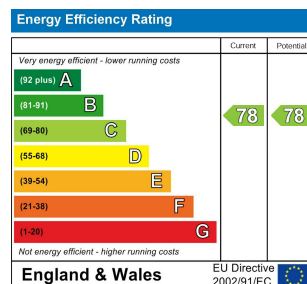

1 Bed
Room
located in

£885

DIRECTIONS

CONTACT

62 Church Road
Hove
East Sussex
BN3 2FP

E: lettings@taylormichael.agency
T:
<https://taylormichael.agency/>

TAYLOR
MICHAEL
STUDENTS