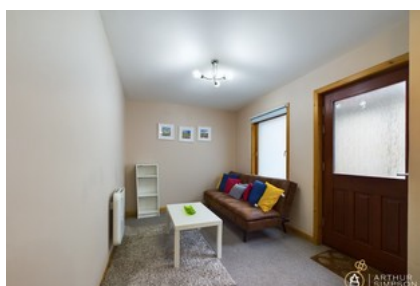

5 Anderson Place, Lerwick Shetland, ZE1 0JE

- ✓ Central Location
- ✓ Move-in Condition

- ✓ Perfect For First Time Buyers Or Downsizees
- ✓ All On One Level

Offers Over **£125,000**

Bedroom  1 Bathroom  1 Reception  1