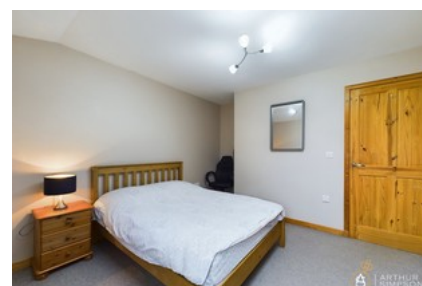

5 Anderson Place, Lerwick Shetland, ZE1 0JE

- ✓ Central Location
- ✓ Move-in Condition

- ✓ Perfect For First Time Buyers Or Downsizees
- ✓ All On One Level

Offers Over **£125,000**

Bedroom  1 Bathroom  1 Reception  1