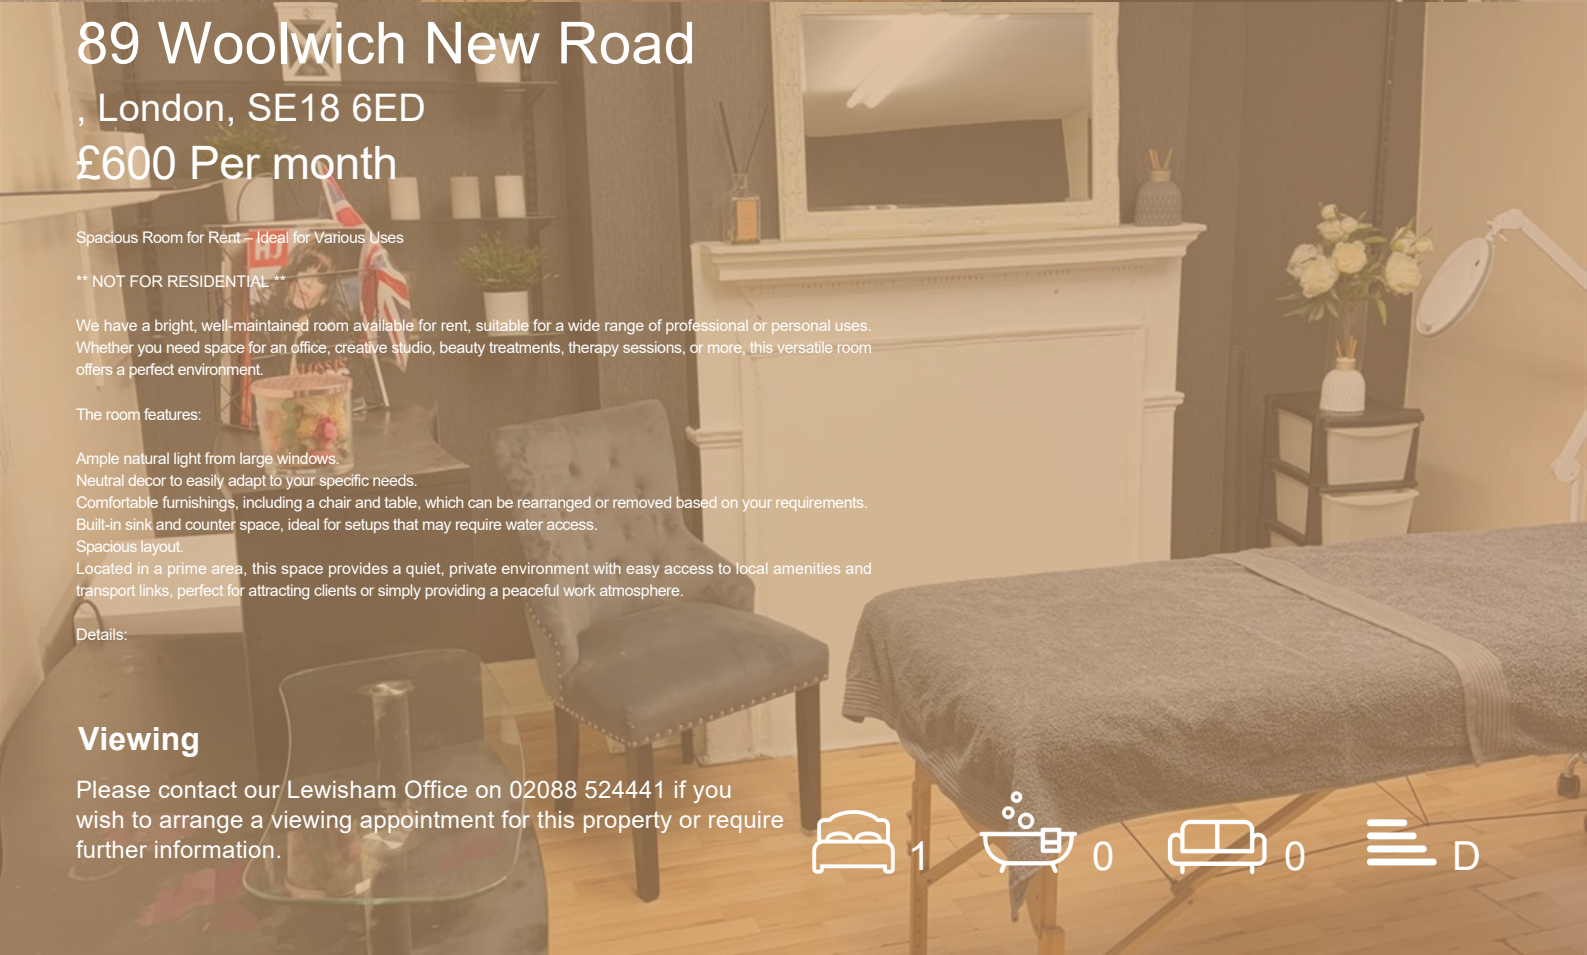

Viewing

Please contact our Lewisham Office on 02088 524441 if you wish to arrange a viewing appointment for this property or require further information.