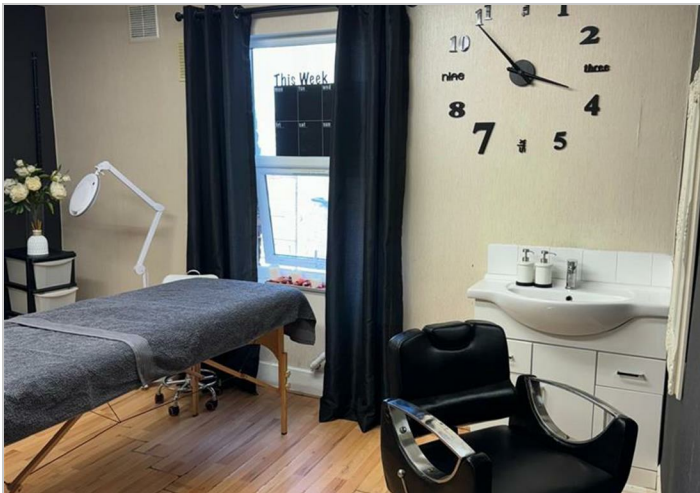

Energy Efficiency Graph

These particulars, whilst believed to be accurate are set out as a general outline only for guidance and do not constitute any part of an offer or contract. Intending purchasers should not rely on them as statements of representation of fact, but must satisfy themselves by inspection or otherwise as to their accuracy. No person in this firm's employment has the authority to make or give any representation or warranty in respect of the property.