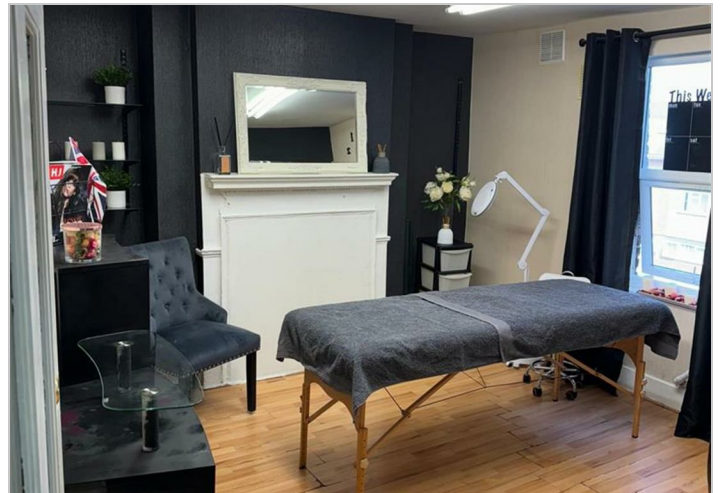

Energy Efficiency Graph

These particulars, whilst believed to be accurate are set out as a general outline only for guidance and do not constitute any part of an offer or contract. Intending purchasers should not rely on them as statements of representation of fact, but must satisfy themselves by inspection or otherwise as to their accuracy. No person in this firm's employment has the authority to make or give any representation or warranty in respect of the property.