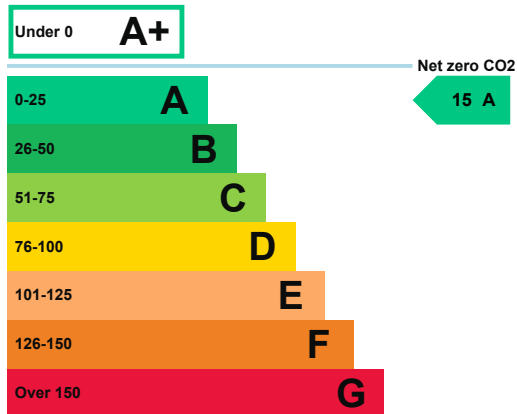

Energy performance certificate (EPC)

244-254, Cambridge Heath Road LONDON E2 9DA	Energy rating	Valid until: 28 January 2029
	A	Certificate number: 9290-6957-0338-7320-5060

Property type	B1 Offices and Workshop businesses
Total floor area	6,456 square metres

Rules on letting this property

Properties can be let if they have an energy rating from A+ to E.

Energy rating and score

This property's energy rating is A.

Properties get a rating from A+ (best) to G (worst) and a score.

The better the rating and score, the lower your property's carbon emissions are likely to be.

How this property compares to others

Properties similar to this one could have ratings:

If newly built	28 B
If typical of the existing stock	75 C