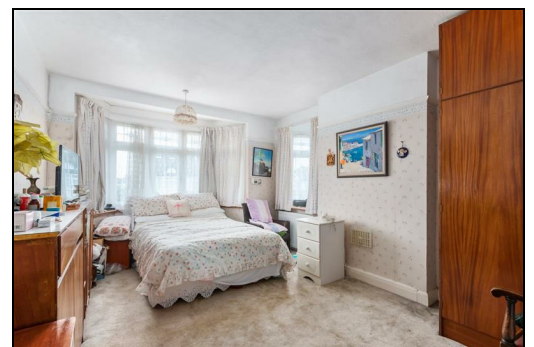

SOUTHWAY, SW20

Approx. Gross Internal Floor Area

1432 Sq. ft/132.99 Sq. m (Incl. Garage)

1297 Sq. ft/120.47 Sq. m (Excl. Garage)

- Three Double Bedroom
- 49ft South Facing Garden
- Garage and Shared Driveway
- Views over All England Lawn Tennis Club
- No Onward Chain
- Rear Extension with Shower Room/Toilet
- Potential To Extend S.T.P.P
- Easy Access to Raynes Park Station
- EPC - D
- Council Tax Band - E

Energy Efficiency Rating		Current	Possible
Very energy efficient - lower running costs	A		
(81-91)	B		81
(69-80)	C	64	
(55-68)	D		
(39-54)	E		
(21-38)	F		
(1-20)	G		
Not energy efficient - higher running costs			
England & Wales		EU Directive 2002/91/EC	

For Free Mortgage Quote and Best Mortgage Rates, call Ellisons Mortgage Advisor on 0208 944 9595

Although these particulars are believed to be correct, their accuracy is not guaranteed and they do not form part of any contract.

Celebrating 30 years of successful Sales and Lettings in Merton