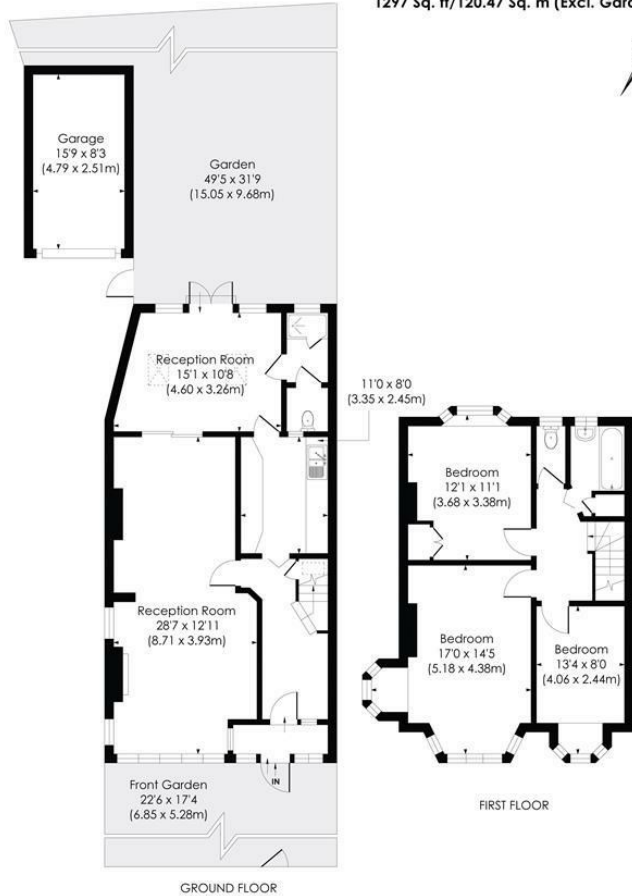

SOUTHWAY, SW20

Approx. Gross Internal Floor Area

1432 Sq. ft/132.99 Sq. m (Incl. Garage)

1297 Sq. ft/120.47 Sq. m (Excl. Garage)

- Three Double Bedroom
- 49ft South Facing Garden
- Garage and Shared Driveway
- Views over All England Lawn Tennis Club
- No Onward Chain
- Rear Extension with Shower Room/Toilet
- Potential To Extend S.T.P.P
- Easy Access to Raynes Park Station
- EPC - D
- Council Tax Band - E

Energy Efficiency Rating		Current	Possible
Very energy efficient - lower running costs	A		
(81-91)	B		81
(69-80)	C	64	
(55-68)	D		
(39-54)	E		
(21-38)	F		
(1-20)	G		
Not energy efficient - higher running costs			
England & Wales		EU Directive 2002/91/EC	

For Free Mortgage Quote and Best Mortgage Rates, call Ellisons Mortgage Advisor on 0208 944 9595

Although these particulars are believed to be correct, their accuracy is not guaranteed and they do not form part of any contract.

Celebrating 30 years of successful Sales and Lettings in Merton