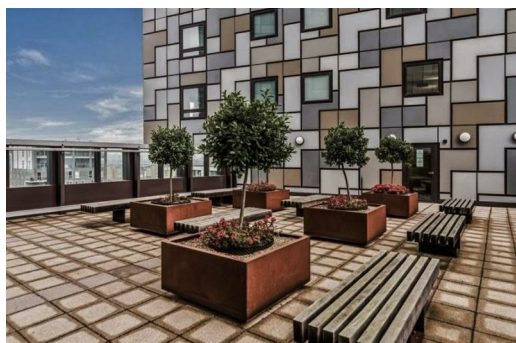

Energy Efficiency Rating		Environmental Impact (CO₂) Rating	
Band	Score	Band	Score
A	82-82	A	82-82
B	79-81	B	79-81
C	76-78	C	76-78
D	73-75	D	73-75
E	70-72	E	70-72
F	67-69	F	67-69
G	64-66	G	64-66