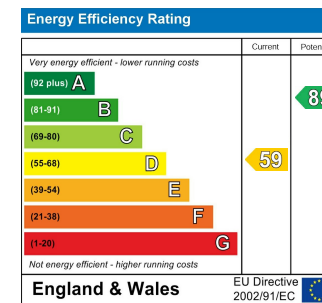

0 Bedroom House - Terraced located in Seaham

Call us on

0191 5121223

admin@carterpropertyservices.co.uk

www.carterpropertyservices.co.uk

Council Tax Band